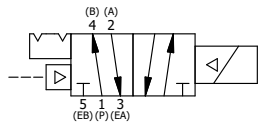

NOTES:  
 1) REMOTE PILOT CAN BE ROUTED THROUGH SUBPLATE CONNECTION.

**AAA**  
 PRODUCTS  
 INTERNATIONAL  
 7114 Harry Hines Blvd  
 Dallas, TX 75235

TITLE **3/8" SUBPLATE, SNGL SOL, 2 POS,**  
 DTNT, PLT RTRN, EXPL PROOF,  
 LKNG OVRD, SIDE VENT