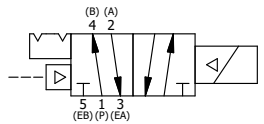

NOTES:
 1) REMOTE PILOT CAN BE ROUTED THROUGH SUBPLATE CONNECTION.

AAA
 PRODUCTS
 INTERNATIONAL

**AAA PRODUCTS
 INTERNATIONAL**
 7114 Harry Hines Blvd
 Dallas, TX 75235

TITLE **3/8" SUBPLATE, SNGL SOL, 2 POS,
 DTNT, PLT RTRN, EXPL PROOF,
 DUST EXLDR**