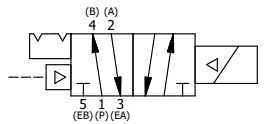

NOTES:
 1) REMOTE PILOT CAN BE ROUTED THROUGH SUBPLATE CONNECTION.

AAA
 PRODUCTS
 INTERNATIONAL
 7114 Harry Hines Blvd
 Dallas, TX 75235

TITLE: 3/8" SUBPLATE, SNGL SOL, 2 POS,
 DTNT, PLT RTRN, EXPL PROOF,
 SIDE VENT