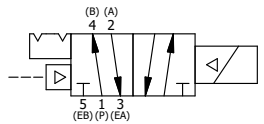

NOTES:  
 1) REMOTE PILOT CAN BE ROUTED THROUGH SUBPLATE CONNECTION.

**AAA**  
 PRODUCTS  
 INTERNATIONAL

**AAA PRODUCTS  
 INTERNATIONAL**  
 7114 Harry Hines Blvd  
 Dallas, TX 75235

TITLE  $\frac{3}{8}$ " SUBPLATE, SNGL SOL, 2 POS,  
 DTNT, PLT RTRN, ATEX,  
 LKNG OVRD, SIDE VENT