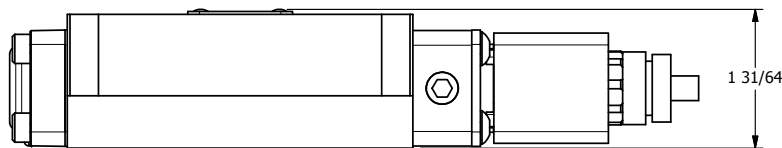

NOTES:
1) REMOTE PILOT CAN BE ROUTED THROUGH SUBPLATE CONNECTION.

AAA
PRODUCTS
INTERNATIONAL
AAA PRODUCTS
INTERNATIONAL
7114 Harry Hines Blvd
Dallas, TX 75235

TITLE
3/8" SUBPLATE, SNGL SOL, 2 POS,
FRICTION POS, PILOT RTRN, ATEX,
LCKNG OVRD