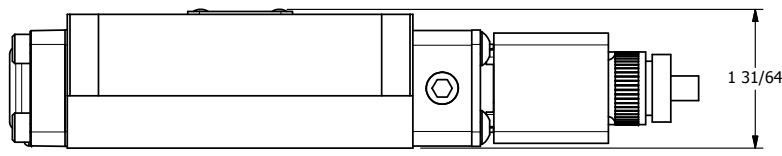

NOTES:
1) REMOTE PILOT CAN BE ROUTED THROUGH SUBPLATE CONNECTION.

AAA
PRODUCTS
INTERNATIONAL
AAA PRODUCTS
INTERNATIONAL
7114 Harry Hines Blvd
Dallas, TX 75235

TITLE
5/8" SUBPLATE, SNGL SOL, 2 POS,
FRICTION POS, PILOT RTRN,
ATEX, DUST EXCLDR