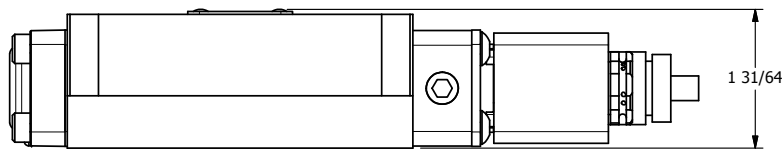

NOTES:
1) REMOTE PILOT CAN BE ROUTED THROUGH SUBPLATE CONNECTION.

AAA
PRODUCTS
INTERNATIONAL
7114 Harry Hines Blvd
Dallas, TX 75235

TITLE: 3/8" SUBPLATE, SNGL SOL, 2 POS,
FRICTION POS, PILOT RTRN, ATEX,
SIDE VENT