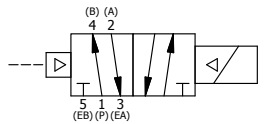

NOTES:
1) REMOTE PILOT CAN BE ROUTED THROUGH SUBPLATE CONNECTION.

AAA
PRODUCTS
INTERNATIONAL
7114 Harry Hines Blvd
Dallas, TX 75235

TITLE: 3/8" SUBPLATE, SNGL SOL, 2 POS,
FRICTION POS, PILOT RTRN, ATEX,
SIDE VENT