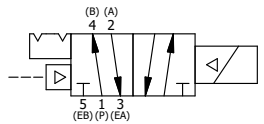

NOTES:
 1) REMOTE PILOT CAN BE ROUTED THROUGH SUBPLATE CONNECTION.

AAA
 PRODUCTS INTERNATIONAL
AAA PRODUCTS INTERNATIONAL
 7114 Harry Hines Blvd
 Dallas, TX 75235

TITLE **3/8" SUBPLATE, SNGL SOL, 2 POS, DETENT, PILOT RTRN, LCKNG OVRD, SIDE VENT**