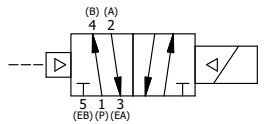

NOTES:
 1) REMOTE PILOT CAN BE ROUTED THROUGH SUBPLATE CONNECTION.

AAA
 PRODUCTS
 INTERNATIONAL

**AAA PRODUCTS
 INTERNATIONAL**
 7114 Harry Hines Blvd
 Dallas, TX 75235

TITLE: 5/8" SUBPLATE, SNGL SOL, 2 POS,
 FRCTN POS, PLT RTRN, FLYING LEAD,
 LCKNG OVRD, SIDE VENT