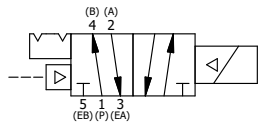

NOTES:
 1) REMOTE PILOT CAN BE ROUTED THROUGH SUBPLATE CONNECTION.

AAA
 PRODUCTS
 INTERNATIONAL

**AAA PRODUCTS
 INTERNATIONAL**
 7114 Harry Hines Blvd
 Dallas, TX 75235

TITLE **3/8" SUBPLATE, SNGL SOL, 2 POS,
 DTNT, PLT RTRN, MOLD-OVER,
 LKNG OVRD, DUST EXCLDR**