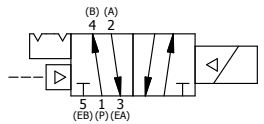

NOTES:
 1) REMOTE PILOT CAN BE ROUTED THROUGH SUBPLATE CONNECTION.

AAA
 PRODUCTS
 INTERNATIONAL

**AAA PRODUCTS
 INTERNATIONAL**
 7114 Harry Hines Blvd
 Dallas, TX 75235

TITLE **5/8" SUBPLATE, SNGL SOL, 2 POS,
 DETENT, PILOT RTRN,
 HIGH TEMP COIL**