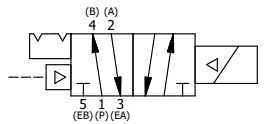

NOTES:
 1) REMOTE PILOT CAN BE ROUTED THROUGH SUBPLATE CONNECTION.

	AAA PRODUCTS INTERNATIONAL 7114 Harry Hines Blvd Dallas, TX 75235	TITLE 5/8" SUBPLATE, SNGL SOL, 2 POS, DTNT, PLT RTRN, H-TEMP, LKNG OVRD, DUST EXCLDR	DRAWING NO.: DIM_ESR3PHOLQ
--	--	--	--------------------------------------