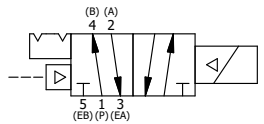

NOTES:
 1) REMOTE PILOT CAN BE ROUTED THROUGH SUBPLATE CONNECTION.

 AAA PRODUCTS INTERNATIONAL 7114 Harry Hines Blvd Dallas, TX 75235	TITLE 3/8" SUBPLATE, SNGL SOL, 2 POS, DTNT, PLT RTRN, H-TEMP, SIDE VENT	DRAWING NO.: DIM_ESR3PHCQ
--	--	-------------------------------------