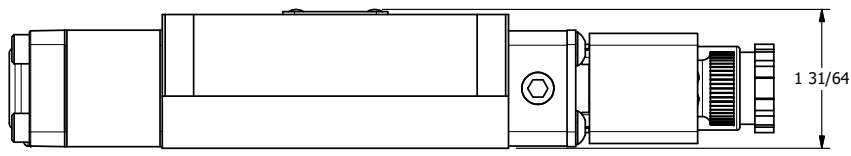

NOTES:
1) REMOTE PILOT CAN BE ROUTED THROUGH SUBPLATE CONNECTION.

AAA
PRODUCTS
INTERNATIONAL

**AAA PRODUCTS
INTERNATIONAL**
7114 Harry Hines Blvd
Dallas, TX 75235

TITLE 3/8" SUBPLATE, SNGL SOL, 2 POS,
DETENT, PILOT RTRN,
INTRN SAFE, DUST EXCLDR