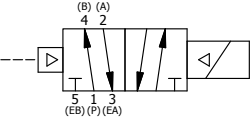

NOTES:  
 1) REMOTE PILOT CAN BE ROUTED THROUGH SUBPLATE CONNECTION.

**AAA**  
 PRODUCTS  
 INTERNATIONAL

**AAA PRODUCTS  
 INTERNATIONAL**  
 7114 Harry Hines Blvd  
 Dallas, TX 75235

TITLE **3/8" SUBPLATE, SNGL SOL, 2 POS,  
 FRICTION POS, PILOT RTRN,  
 INSTR SAFE, 24VDC, DUST EXCLDR**