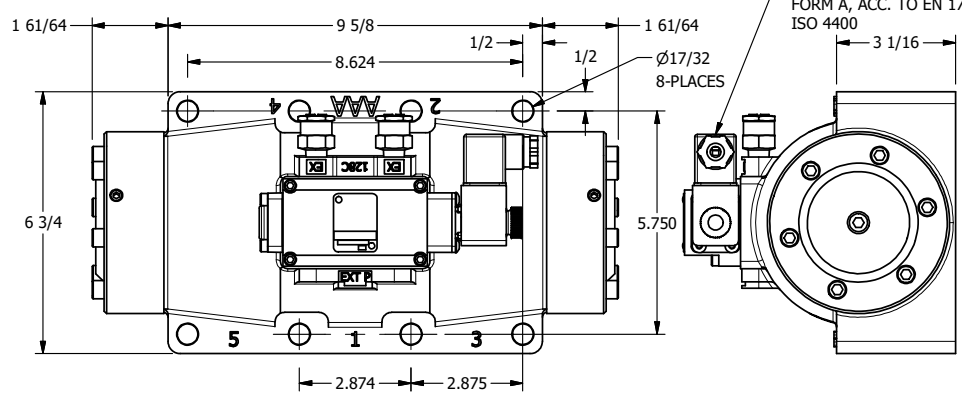

4

3

2

1

B

B

A

A

4

3

2

AAA
PRODUCTS
INTERNATIONAL

**AAA PRODUCTS
INTERNATIONAL**
7114 Harry Hines Blvd
Dallas, TX 75235

TITLE: 2" SUBPLATE, SNGL SOL, 2 POS,
PILOT RETURN, INTR SAFE,
DUST EXCLDR, EXT PILOT

DRAWING NO.:
DIM_ESR16PALZ

THE INFORMATION CONTAINED WITHIN THIS DOCUMENT IS PROPRIETARY TO AAA PRODUCTS AND MAY NOT BE DISCLOSED WITHOUT PRIOR WRITTEN CONSENT