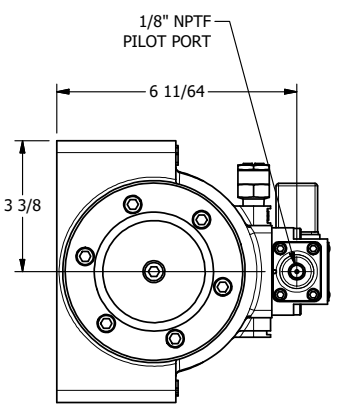

4

3

2

1

B

B

A

A

4

3

2

AAA
PRODUCTS
INTERNATIONAL

**AAA PRODUCTS
INTERNATIONAL**
7114 Harry Hines Blvd
Dallas, TX 75235

TITLE: 2" SUBPLATE, SNGL SOL, 2 POS,
PILOT RETURN, INTR SAFE,
DUST EXCLDR, EXT PILOT

DRAWING NO.:
DIM_ESR16PALZ