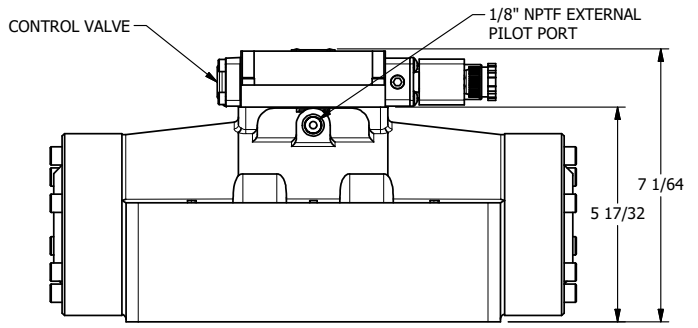

4

3

2

1

B

B

A

A

4

3

2

AAA
PRODUCTS
INTERNATIONAL

**AAA PRODUCTS
INTERNATIONAL**
7114 Harry Hines Blvd
Dallas, TX 75235

TITLE: 2" SUBPLATE, SNGL SOL, 2 POS,
PILOT RETURN, INTR SAFE,
DUST EXCLDR, EXT PILOT

DRAWING NO.:
DIM_ESR16PALZ

THE INFORMATION CONTAINED WITHIN THIS DOCUMENT IS PROPRIETARY TO AAA PRODUCTS AND MAY NOT BE DISCLOSED WITHOUT PRIOR WRITTEN CONSENT