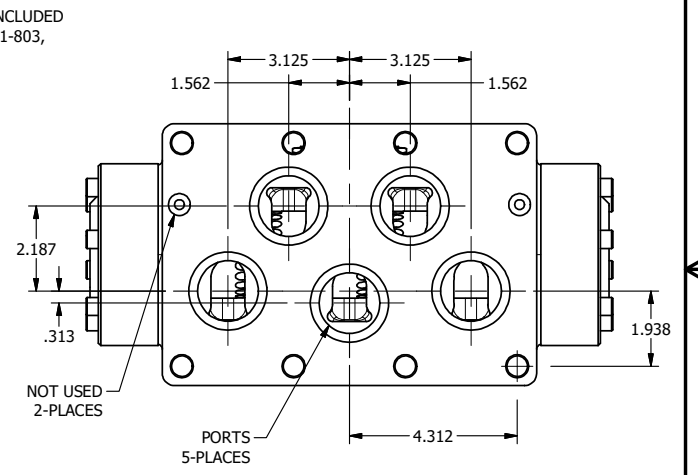

4

3

2

1

B

B

A

A

4

3

2

AAA
PRODUCTS
INTERNATIONAL

**AAA PRODUCTS
INTERNATIONAL**
7114 Harry Hines Blvd
Dallas, TX 75235

TITLE: 2" SUBPLATE, SNGL SOL, 2 POS,
PILOT RETURN, INTR SAFE,
DUST EXCLDR, EXT PILOT

DRAWING NO.:
DIM_ESR16PALZ

THE INFORMATION CONTAINED WITHIN THIS DOCUMENT IS PROPRIETARY TO AAA PRODUCTS AND MAY NOT BE DISCLOSED WITHOUT PRIOR WRITTEN CONSENT