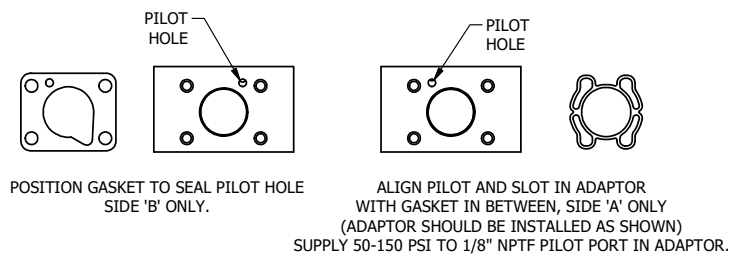

15	1	V-607	O-RING, VITON, 75 DURO, 14MM X 1MM, IP67 NUT SEAL
14	2	V-606	O-RING, VITON, 75 DURO, 8MM X 1MM, IP67 STEM SEAL
13	1	EMG3	GASKET - END MOUNT SOLENOID, BUNA-N, 1/4" & 3/8" VALVES
12	1	V-567W	E SERIES SINTERED BRONZE MUFFLER, DUST EXCLUDER, V-613 LOCK WASHER
11	1	V-551-1	THERMOPLASTIC ENCAPSULATED COIL 120V 50/60HZ, NASS P/N # 108-030-0455
10	4	V-584-SS	SCREW, 10-24 X 1, BUTTON HEAD SOCKET CAP, 18-8 OR 303 SS
9	1	SEC3-7	PLATE, RE-INFORCEMENT, SOLENOID, STAMPED, 304 STAINLESS
8	1	V-599-1	SOL OPER, END MOUNT, LOCKING O'RIDE
7	1	S3	SPOOL - STANDARD, 2 POS, CLSD CTR, 1/4" & 3/8" VALVE
6	1	CS3	SPRING - RETURN, (EXCEPT HO, KO & PO) 1/4" & 3/8" VALVES
5	1	SEC3-3	END CAP, VENTED, STAINLESS STEEL, 1/4" & 3/8" VALVES
4	4	V-38-SS	SCREW, 10-24 X 3/4, SOCKET HEAD CAP, 18-8 SS
3	1	ECG3	GASKET - END CAP, 1/4" & 3/8" VALVE
2	6	V-39	O-RING, VITON, STD BODY, 1/4" & 3/8" VALVES
1	1	ZB3-1	BODY - BRASS, UPPER PILOTS (BUTTON BLEEDER), 3/8" SIDE PORT VALVE
FLG	QTY	PART NO	DESCRIPTION

NOTES:
1) ALWAYS GIVE VALVE MODEL AND PART NUMBER WHEN ORDERING PARTS.
2) FOR DIFFERENT VOLTAGES OTHER THAN 120/60, REPLACE SOLENOID COIL WITH COIL LISTED IN TABLE BELOW.

COIL VOLTAGES	
PART NO	REPLACE COIL
ZES030LZ 12VDC	V-551-2
ZES030LZ 24VDC	V-551-3
ZES030LZ 240/60	V-551-4

LIMITS ON DIMENSIONS UNLESS OTHERWISE SPECIFIED	2-PL DECIMAL ± .01 3-PL DECIMAL ± .005 FRACTIONAL ± 1/64 ANGULAR ± 1/2°	AAA PRODUCTS INTERNATIONAL 7114 Harry Hines Blvd Dallas, TX 75235	
DRAWN: RMcKenna	DATE: 6/11/2019		
SCALE: 1 : 1	SHEET: 1 OF 1	CHECKED: KWaite	DATE: 6/11/2019
TITLE: 3/8" SIDE PORT, SNGL SOL, 2 POS, SPR RTRN, 120/60, BR & SS, LCK OVRD, DUST EXCLDR, EXT PILOT		PART NO.:	ZES030LZ
THE INFORMATION CONTAINED WITHIN THIS DOCUMENT IS PROPRIETARY TO AAA PRODUCTS AND MAY NOT BE DISCLOSED WITHOUT PRIOR WRITTEN CONSENT		REV.: