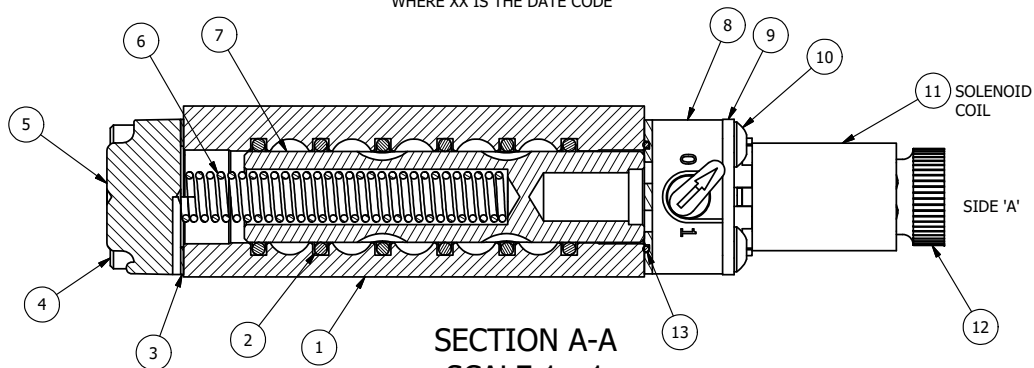

SECTION A-A
SCALE 1 : 1
VIEW FROM 3 PORT SIDE