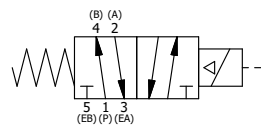

15	1	V-607	O-RING, VITON, 75 DURO, 14MM X 1MM, IP67 NUT SEAL
14	2	V-606	O-RING, VITON, 75 DURO, 8MM X 1MM, IP67 STEM SEAL
13	1	EMG3	GASKET - END MOUNT SOLENOID, BUNA-N, 1/4" & 3/8" VALVES
12	1	V-567W	E SERIES SINTERED BRONZE MUFFLER, DUST EXCLUDER, V-613 LOCK WASHER
11	1	V-551-1	THERMOPLASTIC ENCAPSULATED COIL 120V 50/60HZ, NASS P/N # 108-030-0455
10	4	V-584-SS	SCREW, 10-24 X 1, BUTTON HEAD SOCKET CAP, 18-8 OR 303 SS
9	1	SEC3-7	PLATE, RE-INFORCEMENT, SOLENOID, STAMPED, 304 STAINLESS
8	1	V-599-1	SOL OPER, END MOUNT, LOCKING O'RIDE
7	1	S3	SPOOL - STANDARD, 2 POS, CLSD CTR, 1/4" & 3/8" VALVE
6	1	CS3	SPRING - RETURN, (EXCEPT HO, KO & PO) 1/4" & 3/8" VALVES
5	1	SEC3-3	END CAP, VENTED, STAINLESS STEEL, 1/4" & 3/8" VALVES
4	4	V-38-SS	SCREW, 10-24 X 3/4, SOCKET HEAD CAP, 18-8 SS
3	1	ECG3	GASKET - END CAP, 1/4" & 3/8" VALVE
2	6	V-39	O-RING, VITON, STD BODY, 1/4" & 3/8" VALVES
1	1	ZB3-1	BODY - BRASS, UPPER PILOTS (BUTTON BLEEDER), 3/8" SIDE PORT VALVE
FLG	QTY	PART NO	DESCRIPTION

NOTES:
1) ALWAYS GIVE VALVE MODEL AND PART NUMBER WHEN ORDERING PARTS.
2) FOR DIFFERENT VOLTAGES OTHER THAN 120/60, REPLACE SOLENOID COIL WITH COIL LISTED IN TABLE BELOW.