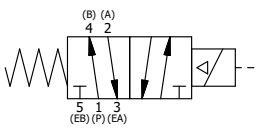

NOTES:
 1) ALWAYS GIVE VALVE MODEL AND PART NUMBER WHEN ORDERING PARTS.
 2) FOR DIFFERENT VOLTAGES OTHER THAN 120/60, REPLACE SOLENOID COIL WITH COIL LISTED IN TABLE BELOW.

COIL VOLTAGES	
PART NO	REPLACE COIL
ZES03MLZ 12VDC	V-569-2
ZES03MLZ 24VDC	V-569-3
ZES03MLZ 240/60	V-569-4

LIMITS ON DIMENSIONS UNLESS OTHERWISE SPECIFIED	2-PL DECIMAL ± .01	AAA PRODUCTS INTERNATIONAL 7114 Harry Hines Blvd Dallas, TX 75235	
	3-PL DECIMAL ± .005		
	ANGULAR ± 1/2°		
DRAWN: RMckenna	DATE: 2/9/2019	CHECKED: KWaite	DATE: 2/9/2019
SCALE: 1 : 1	SHEET: 1 OF 1	RELEASED: HWomack	DATE: 2/9/2019
TITLE: 3/8" SIDE PORT, SNGL SOL, 2 POS, SPRING RTRN, BR & SS, FLYING LEAD, 120/60, DUST EXCLDR, EXT PILOT		PART NO.:	ZES03MLZ
		REV.:	