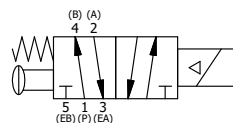

MARK VALVE USING 1/8" LETTERS WHERE XX IS THE DATE CODE

**SECTION A-A**  
SCALE 1 : 1  
VIEW FROM 3 PORT SIDE

FLG	QTY	PART NO	DESCRIPTION
15	1	EMG3	GASKET - END MOUNT SOLENOID, BUNA-N, 1/4" & 3/8" VALVES
14	1	V-19-SS	PLUG, SOCKET PIPE 1/8"-27 NPT, 7/8 TAPER, PLAIN, FLUSH SEAL, STAINLESS STEEL
13	1	V-567W	E SERIES SINTERED BRONZE MUFFLER, DUST EXCLUDER, V-613 LOCK WASHER
12	1	V-569-1	SYSTEM 8 COIL 120 50/60.NASS # 0561 38.1 00/4984.
11	4	V-584-SS	SCREW, 10-24 X 1, BUTTON HEAD SOCKET CAP, 18-8 OR 303 SS
10	1	SEC3-7	PLATE, RE-INFORCEMENT, SOLENOID, STAMPED, 304 STAINLESS
9	1	V-550-1	SOL OPER, END MOUNT, NON-LOCKING O'RIDE
8	1	AY-S3-SIK	ASSEMBLY - SPOOL INDICATOR, THREADED, 1/4" & 3/8" VALVE
7	1	CS3	SPRING - RETURN, (EXCEPT HO, KO & PO) 1/4" & 3/8" VALVES
6	1	SEC3-4	END CAP, VENTED, INDICATOR PIN, STAINLESS STEEL, 1/4" & 3/8" VALVES
5	1	V-570	KNOB, BLACK (BRASS 1/4-20 INSERT), OS OPTION
4	4	V-38-SS	SCREW, 10-24 X 3/4, SOCKET HEAD CAP, 18-8 SS
3	1	ECG3	GASKET - END CAP, 1/4" & 3/8" VALVE
2	6	V-39	O-RING, VITON, STD BODY, 1/4" & 3/8" VALVES
1	1	ZB3-1	BODY - BRASS, UPPER PILOTS (BUTTON BLEEDER), 3/8" SIDE PORT VALVE

**NOTES:**

- 1) ALWAYS GIVE VALVE MODEL AND PART NUMBER WHEN ORDERING PARTS.
- 2) FOR DIFFERENT VOLTAGES OTHER THAN 120/60, REPLACE SOLENOID COIL WITH COIL LISTED IN TABLE BELOW.

COIL VOLTAGES	
PART NO	REPLACE COIL
ZESO3MLOS 12VDC	V-569-2
ZESO3MLOS 24VDC	V-569-3
ZESO3MLOS 240/60	V-569-4

LIMITS ON DIMENSIONS UNLESS OTHERWISE SPECIFIED		2-PL DECIMAL ± .01 3-PL DECIMAL ± .005 FRACTIONAL ± 1/64 ANGULAR ± 1/2°		<p><b>AAA PRODUCTS INTERNATIONAL</b> 7114 Harry Hines Blvd Dallas, TX 75235</p>
DRAWN: RMckenna	DATE: 3/21/2020	CHECKED: KWaite	DATE: 3/21/2020	
SCALE: 1 : 1	SHEET: 1 OF 1	RELEASED: HWomack	DATE: 3/21/2020	
TITLE: 3/8" SIDE PORT, SNGL SOL, 2 POS, SPR RTRN, FLYING LEAD, 120/60, BR/SS EXCLDR, SPOOL OVRD			PART NO.: ZESO3MLOS	REV.: