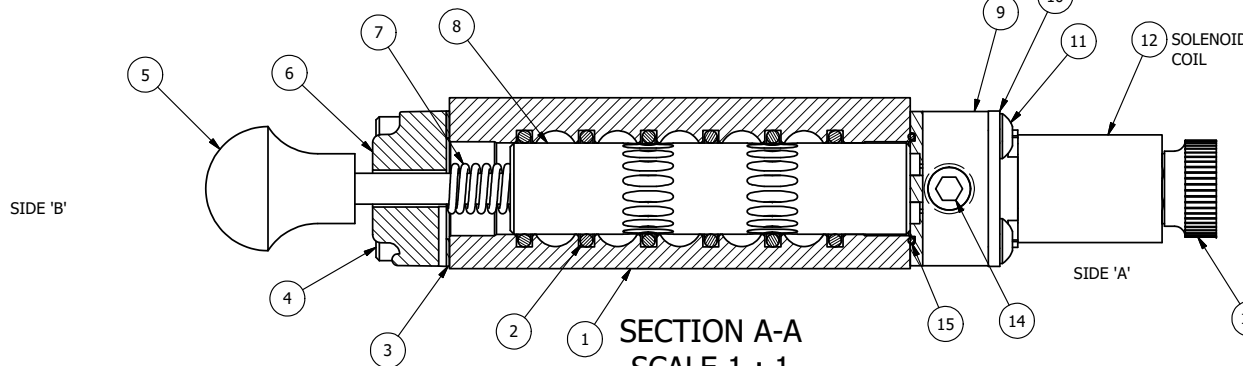

MARK VALVE USING 1/8" LETTERS WHERE XX IS THE DATE CODE

**SECTION A-A**  
SCALE 1 : 1  
VIEW FROM 3 PORT SIDE

FLG	QTY	PART NO	DESCRIPTION
15	1	EMG3	GASKET - END MOUNT SOLENOID, BUNA-N, 1/4" & 3/8" VALVES
14	1	V-19-SS	PLUG, SOCKET PIPE 1/8"-27 NPT, 7/8 TAPER, PLAIN, FLUSH SEAL, STAINLESS STEEL
13	1	V-567W	E SERIES SINTERED BRONZE MUFFLER, DUST EXCLUDER, V-613 LOCK WASHER
12	1	V-569-1	SYSTEM 8 COIL 120 50/60.NASS # 0561 38.1 00/4984.
11	4	V-584-SS	SCREW, 10-24 X 1, BUTTON HEAD SOCKET CAP, 18-8 OR 303 SS
10	1	SEC3-7	PLATE, RE-INFORCEMENT, SOLENOID, STAMPED, 304 STAINLESS
9	1	V-550-1	SOL OPER, END MOUNT, NON-LOCKING O'RIDE
8	1	AY-S3-SIK	ASSEMBLY - SPOOL INDICATOR, THREADED, 1/4" & 3/8" VALVE
7	1	CS3	SPRING - RETURN, (EXCEPT HO, KO & PO) 1/4" & 3/8" VALVES
6	1	SEC3-4	END CAP, VENTED, INDICATOR PIN, STAINLESS STEEL, 1/4" & 3/8" VALVES
5	1	V-570	KNOB, BLACK (BRASS 1/4-20 INSERT), OS OPTION
4	4	V-38-SS	SCREW, 10-24 X 3/4, SOCKET HEAD CAP, 18-8 SS
3	1	ECG3	GASKET - END CAP, 1/4" & 3/8" VALVE
2	6	V-39	O-RING, VITON, STD BODY, 1/4" & 3/8" VALVES
1	1	ZB3-1	BODY - BRASS, UPPER PILOTS (BUTTON BLEEDER), 3/8" SIDE PORT VALVE

LIMITS ON DIMENSIONS UNLESS OTHERWISE SPECIFIED		2-PL DECIMAL ± .01 3-PL DECIMAL ± .005 FRACTIONAL ± 1/64 ANGULAR ± 1/2°		<p><b>AAA PRODUCTS INTERNATIONAL</b> 7114 Harry Hines Blvd Dallas, TX 75235</p>
DRAWN: RMckenna	DATE: 3/21/2020	CHECKED: KWaite	DATE: 3/21/2020	
SCALE: 1 : 1	SHEET: 1 OF 1	RELEASED: HWomack	DATE: 3/21/2020	
TITLE: 3/8" SIDE PORT, SNGL SOL, 2 POS, SPR RTRN, FLYING LEAD, 120/60, BR/SS EXCLDR, SPOOL OVRD			PART NO.: ZESO3MLOS	REV.: