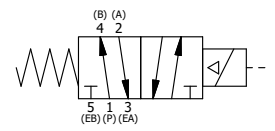

13	1	EMG3	GASKET - END MOUNT SOLENOID, BUNA-N, 1/4" & 3/8" VALVES
12	1	V-567W	E SERIES SINTERED BRONZE MUFFLER, DUST EXCLUDER, V-613 LOCK WASHER
11	1	V-603-1	COIL HI-TEMP. 8-30T 120/60. NASS # 0558 55.1-00/7121.
10	4	V-584-SS	SCREW, 10-24 X 1, BUTTON HEAD SOCKET CAP, 18-8 OR 303 SS
9	1	SEC3-7	PLATE, RE-INFORCEMENT, SOLENOID, STAMPED, 304 STAINLESS
8	1	V-599-1	SOL OPER, END MOUNT, LOCKING O'RIDE
7	1	S3	SPOOL - STANDARD, 2 POS, CLSD CTR, 1/4" & 3/8" VALVE
6	1	CS3	SPRING - RETURN, (EXCEPT HO, KO & PO) 1/4" & 3/8" VALVES
5	1	SEC3-3	END CAP, VENTED, STAINLESS STEEL, 1/4" & 3/8" VALVES
4	4	V-38-SS	SCREW, 10-24 X 3/4, SOCKET HEAD CAP, 18-8 SS
3	1	ECG3	GASKET - END CAP, 1/4" & 3/8" VALVE
2	6	V-39	O-RING, VITON, STD BODY, 1/4" & 3/8" VALVES
1	1	ZB3-1	BODY - BRASS, UPPER PILOTS (BUTTON BLEEDER), 3/8" SIDE PORT VALVE
FLG	QTY	PART NO	DESCRIPTION

NOTES:  
 1) ALWAYS GIVE VALVE MODEL AND PART NUMBER WHEN ORDERING PARTS.  
 2) FOR DIFFERENT VOLTAGES OTHER THAN 120/60, REPLACE SOLENOID COIL WITH COIL LISTED IN TABLE BELOW.

COIL VOLTAGES	
PART NO	REPLACE COIL
ZES03HOLZ 12VDC	V-603-2

LIMITS ON DIMENSIONS UNLESS OTHERWISE SPECIFIED		2-PL DECIMAL ± .01 3-PL DECIMAL ± .005 FRACTIONAL ± 1/64 ANGULAR ± 1/2°		<b>AAA PRODUCTS INTERNATIONAL</b> 7114 Harry Hines Blvd Dallas, TX 75235
DRAWN: RMckenna	DATE: 6/11/2019	CHECKED: KWaite	DATE: 6/11/2019	
SCALE: 1 : 1	SHEET: 1 OF 1	RELEASED: HWomack	DATE: 6/11/2019	
TITLE: <b>3/8" SIDE PORT, SNGL SOL, 2 POS, HIGH TEMP COIL, 120/60, BR &amp; SS, LCK OVRD, DUST EXCLDR, EXT PILOT</b>			PART NO.: <b>ZES03HOLZ</b>	REV.: