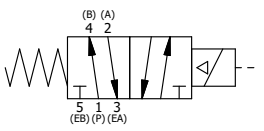

FLG	QTY	PART NO	DESCRIPTION
13	1	EMG3	GASKET - END MOUNT SOLENOID, BUNA-N, 1/4" & 3/8" VALVES
12	1	V-567W	E SERIES SINTERED BRONZE MUFFLER, DUST EXCLUDER, V-613 LOCK WASHER
11	1	V-603-1	COIL HI-TEMP. 8-30T 120/60. NASS # 0558 55.1-00/7121.
10	4	V-584-SS	SCREW, 10-24 X 1, BUTTON HEAD SOCKET CAP, 18-8 OR 303 SS
9	1	SEC3-7	PLATE, RE-INFORCEMENT, SOLENOID, STAMPED, 304 STAINLESS
8	1	V-550-1	SOL OPER, END MOUNT, NON-LOCKING O'RIDE
7	1	S3	SPOOL - STANDARD, 2 POS, CLSD CTR, 1/4" & 3/8" VALVE
6	1	CS3	SPRING - RETURN, (EXCEPT HO, KO & PO) 1/4" & 3/8" VALVES
5	1	SEC3-3	END CAP, VENTED, STAINLESS STEEL, 1/4" & 3/8" VALVES
4	4	V-38-SS	SCREW, 10-24 X 3/4, SOCKET HEAD CAP, 18-8 SS
3	1	ECG3	GASKET - END CAP, 1/4" & 3/8" VALVE
2	6	V-39	O-RING, VITON, STD BODY, 1/4" & 3/8" VALVES
1	1	ZB3-1	BODY - BRASS, UPPER PILOTS (BUTTON BLEEDER), 3/8" SIDE PORT VALVE

NOTES:
 1) ALWAYS GIVE VALVE MODEL AND PART NUMBER WHEN ORDERING PARTS.
 2) FOR DIFFERENT VOLTAGES OTHER THAN 120/60, REPLACE SOLENOID COIL WITH COIL LISTED IN TABLE BELOW.

COIL VOLTAGES	
PART NO	REPLACE COIL
ZESO3HLZ 12VDC	V-603-2

LIMITS ON DIMENSIONS UNLESS OTHERWISE SPECIFIED		2-PL DECIMAL ± .01 3-PL DECIMAL ± .005 FRACTIONAL ± 1/64 ANGULAR ± 1/2°		AAA PRODUCTS INTERNATIONAL 7114 Harry Hines Blvd Dallas, TX 75235
DRAWN: RMckenna	DATE: 2/9/2019	CHECKED: KWaite	DATE: 2/9/2019	
SCALE: 1 : 1	SHEET: 1 OF 1	RELEASED: HWomack	DATE: 2/9/2019	
TITLE: 3/8" SIDE PORT, SNGL SOL, 2 POS, SPR RTRN, BR & SS, HIGH TEMP COIL, 120/60, DUST EXCLDR, EXT PILOT			PART NO.: ZESO3HLZ	REV.: