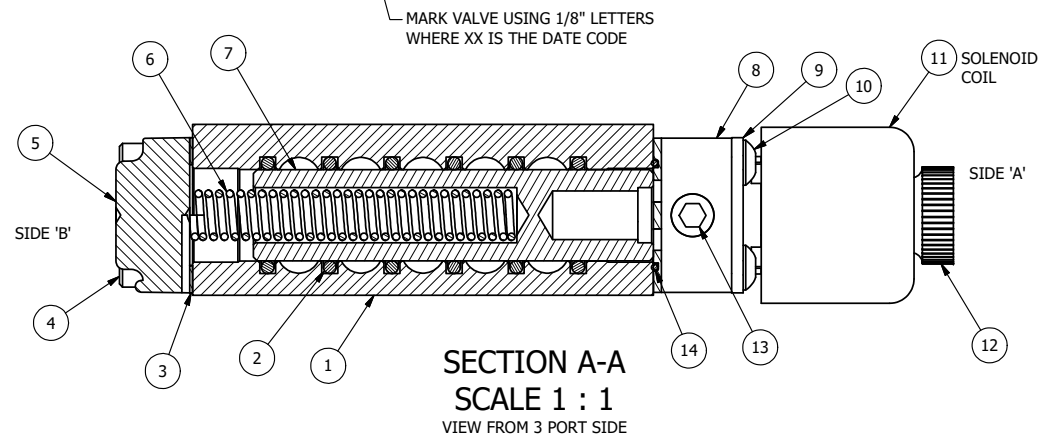

4 | 3 | 2 | 1

NOTES:
 1) ALWAYS GIVE VALVE MODEL AND PART NUMBER WHEN ORDERING PARTS.
 2) FOR DIFFERENT VOLTAGES OTHER THAN 120/60, REPLACE SOLENOID COIL WITH COIL LISTED IN TABLE BELOW.

16	1	V-607	O-RING, VITON, 75 DURO, 14MM X 1MM, IP67 NUT SEAL
15	2	V-606	O-RING, VITON, 75 DURO, 8MM X 1MM, IP67 STEM SEAL
14	1	EMG3	GASKET - END MOUNT SOLENOID, BUNA-N, 1/4" & 3/8" VALVES
13	1	V-19-SS	PLUG, SOCKET PIPE 1/8"-27 NPT, 7/8 TAPER, PLAIN, FLUSH SEAL, STAINLESS STEEL
12	1	V-567W	E SERIES SINTERED BRONZE MUFFLER, DUST EXCLUDER, V-613 LOCK WASHER
11	1	V-593-1	COIL - 120VAC EXP PROOF, 1/2" NPTF STAINLESS CONNECTION, NASS #0568 05.1-00/6874
10	4	V-584-SS	SCREW, 10-24 X 1, BUTTON HEAD SOCKET CAP, 18-8 OR 303 SS
9	1	SEC3-7	PLATE, RE-INFORCEMENT, SOLENOID, STAMPED, 304 STAINLESS
8	1	V-599-1	SOL OPER, END MOUNT, LOCKING O'RIDE
7	1	S3	SPOOL - STANDARD, 2 POS, CLSD CTR, 1/4" & 3/8" VALVE
6	1	CS3	SPRING - RETURN, (EXCEPT HO, KO & PO) 1/4" & 3/8" VALVES
5	1	SEC3-3	END CAP, VENTED, STAINLESS STEEL, 1/4" & 3/8" VALVES
4	4	V-38-SS	SCREW, 10-24 X 3/4, SOCKET HEAD CAP, 18-8 SS
3	1	ECG3	GASKET - END CAP, 1/4" & 3/8" VALVE
2	6	V-39	O-RING, VITON, STD BODY, 1/4" & 3/8" VALVES
1	1	ZB2-1	BODY - BRASS, UPPER PILOTS (BUTTON BLEEDER), 1/4" SIDE PORT VALVE
FLG	QTY	PART NO	DESCRIPTION

OPERATOR VOLTAGES	
PART NO	REPLACE COIL
ZESO2XOL 12VDC	V-593-2
ZESO2XOL 24VDC	V-593-3
ZESO2XOL 240/60	V-593-4

LIMITS ON DIMENSIONS UNLESS OTHERWISE SPECIFIED		2-PL DECIMAL ± .01 3-PL DECIMAL ± .005 FRACTIONAL ± 1/64 ANGULAR ± 1/2°		AAA PRODUCTS INTERNATIONAL 7114 Harry Hines Blvd Dallas, TX 75235
DRAWN: RMckenna	DATE: 2/18/2018	CHECKED: KWaite	DATE: 2/18/2018	
SCALE: 1 : 1	SHEET: 1 OF 1	RELEASED: HWomack	DATE: 2/18/2018	REV.:
TITLE: 1/4" SIDE PORT, SNGL SOL, 2 POS, SPR RTRN, BR & SS, EXPL PROOF, 120/60, LCKNG OVRD, DUST EXCLDR			PART NO.:	ZESO2XOL