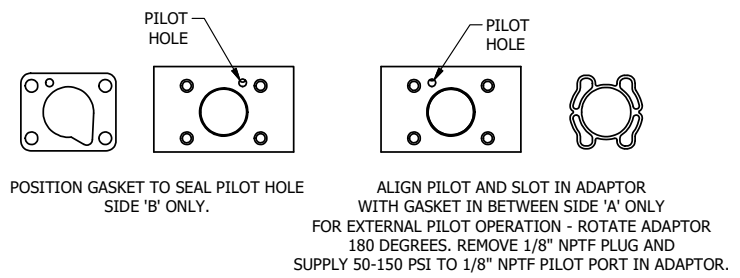

4 | 3 | 2 | 1

NOTES:
 1) ALWAYS GIVE VALVE MODEL AND PART NUMBER WHEN ORDERING PARTS.
 2) FOR DIFFERENT VOLTAGES OTHER THAN 120/60, REPLACE SOLENOID COIL WITH COIL LISTED IN TABLE BELOW.

16	1	V-607	O-RING, VITON, 75 DURO, 14MM X 1MM, IP67 NUT SEAL
15	2	V-606	O-RING, VITON, 75 DURO, 8MM X 1MM, IP67 STEM SEAL
14	1	EMG3	GASKET - END MOUNT SOLENOID, BUNA-N, 1/4" & 3/8" VALVES
13	1	V-19-SS	PLUG, SOCKET PIPE 1/8"-27 NPT, 7/8 TAPER, PLAIN, FLUSH SEAL, STAINLESS STEEL
12	1	V-567W	E SERIES SINTERED BRONZE MUFFLER, DUST EXCLUDER, V-613 LOCK WASHER
11	1	V-593-1	COIL - 120VAC EXP PROOF, 1/2" NPTF STAINLESS CONNECTION, NASS #0568 05.1-00/6874
10	4	V-584-SS	SCREW, 10-24 X 1, BUTTON HEAD SOCKET CAP, 18-8 OR 303 SS
9	1	SEC3-7	PLATE, RE-INFORCEMENT, SOLENOID, STAMPED, 304 STAINLESS
8	1	V-599-1	SOL OPER, END MOUNT, LOCKING O'RIDE
7	1	S3	SPOOL - STANDARD, 2 POS, CLSD CTR, 1/4" & 3/8" VALVE
6	1	CS3	SPRING - RETURN, (EXCEPT HO, KO & PO) 1/4" & 3/8" VALVES
5	1	SEC3-3	END CAP, VENTED, STAINLESS STEEL, 1/4" & 3/8" VALVES
4	4	V-38-SS	SCREW, 10-24 X 3/4, SOCKET HEAD CAP, 18-8 SS
3	1	ECG3	GASKET - END CAP, 1/4" & 3/8" VALVE
2	6	V-39	O-RING, VITON, STD BODY, 1/4" & 3/8" VALVES
1	1	ZB2-1	BODY - BRASS, UPPER PILOTS (BUTTON BLEEDER), 1/4" SIDE PORT VALVE
FLG	QTY	PART NO	DESCRIPTION

OPERATOR VOLTAGES	
PART NO	REPLACE COIL
ZESO2XOL 12VDC	V-593-2
ZESO2XOL 24VDC	V-593-3
ZESO2XOL 240/60	V-593-4

LIMITS ON DIMENSIONS UNLESS OTHERWISE SPECIFIED		2-PL DECIMAL ± .01 3-PL DECIMAL ± .005 FRACTIONAL ± 1/64 ANGULAR ± 1/2°		AAA PRODUCTS INTERNATIONAL 7114 Harry Hines Blvd Dallas, TX 75235
DRAWN: RMckenna	DATE: 2/18/2018	CHECKED: KWaite	DATE: 2/18/2018	
SCALE: 1 : 1	SHEET: 1 OF 1	RELEASED: HWomack	DATE: 2/18/2018	REV.:
TITLE: 1/4" SIDE PORT, SNGL SOL, 2 POS, SPR RTRN, BR & SS, EXPL PROOF, 120/60, LCKNG OVRD, DUST EXCLDR			PART NO.:	ZESO2XOL