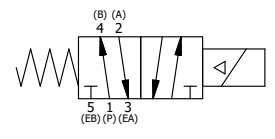

4 | 3 | 2 | 1

NOTES:
 1) ALWAYS GIVE VALVE MODEL AND PART NUMBER WHEN ORDERING PARTS.
 2) FOR DIFFERENT VOLTAGES OTHER THAN 120/60, REPLACE SOLENOID COIL WITH COIL LISTED IN TABLE BELOW.

16	1	V-607	O-RING, VITON, 75 DURO, 14MM X 1MM, IP67 NUT SEAL
15	2	V-606	O-RING, VITON, 75 DURO, 8MM X 1MM, IP67 STEM SEAL
14	1	EMG3	GASKET - END MOUNT SOLENOID, BUNA-N, 1/4" & 3/8" VALVES
13	1	V-19-SS	PLUG, SOCKET PIPE 1/8"-27 NPT, 7/8 TAPER, PLAIN, FLUSH SEAL, STAINLESS STEEL
12	1	V-567W	E SERIES SINTERED BRONZE MUFFLER, DUST EXCLUDER, V-613 LOCK WASHER
11	1	V-593-1	COIL - 120VAC EXP PROOF, 1/2" NPTF STAINLESS CONNECTION, NASS #0568 05.1-00/6874
10	4	V-584-SS	SCREW, 10-24 X 1, BUTTON HEAD SOCKET CAP, 18-8 OR 303 SS
9	1	SEC3-7	PLATE, RE-INFORCEMENT, SOLENOID, STAMPED, 304 STAINLESS
8	1	V-599-1	SOL OPER, END MOUNT, LOCKING O'RIDE
7	1	S3	SPOOL - STANDARD, 2 POS, CLSD CTR, 1/4" & 3/8" VALVE
6	1	CS3	SPRING - RETURN, (EXCEPT HO, KO & PO) 1/4" & 3/8" VALVES
5	1	SEC3-3	END CAP, VENTED, STAINLESS STEEL, 1/4" & 3/8" VALVES
4	4	V-38-SS	SCREW, 10-24 X 3/4, SOCKET HEAD CAP, 18-8 SS
3	1	ECG3	GASKET - END CAP, 1/4" & 3/8" VALVE
2	6	V-39	O-RING, VITON, STD BODY, 1/4" & 3/8" VALVES
1	1	ZB2-1	BODY - BRASS, UPPER PILOTS (BUTTON BLEEDER), 1/4" SIDE PORT VALVE
FLG	QTY	PART NO	DESCRIPTION

OPERATOR VOLTAGES	
PART NO	REPLACE COIL
ZESO2XOL 12VDC	V-593-2
ZESO2XOL 24VDC	V-593-3
ZESO2XOL 240/60	V-593-4

LIMITS ON DIMENSIONS UNLESS OTHERWISE SPECIFIED		2-PL DECIMAL ± .01 3-PL DECIMAL ± .005 FRACTIONAL ± 1/64 ANGULAR ± 1/2°		AAA PRODUCTS INTERNATIONAL 7114 Harry Hines Blvd Dallas, TX 75235
DRAWN: RMckenna	DATE: 2/18/2018	CHECKED: KWaite	DATE: 2/18/2018	
SCALE: 1 : 1	SHEET: 1 OF 1	RELEASED: HWomack	DATE: 2/18/2018	REV.:
TITLE: 1/4" SIDE PORT, SNGL SOL, 2 POS, SPR RTRN, BR & SS, EXPL PROOF, 120/60, LCKNG OVRD, DUST EXCLDR			PART NO.:	ZESO2XOL