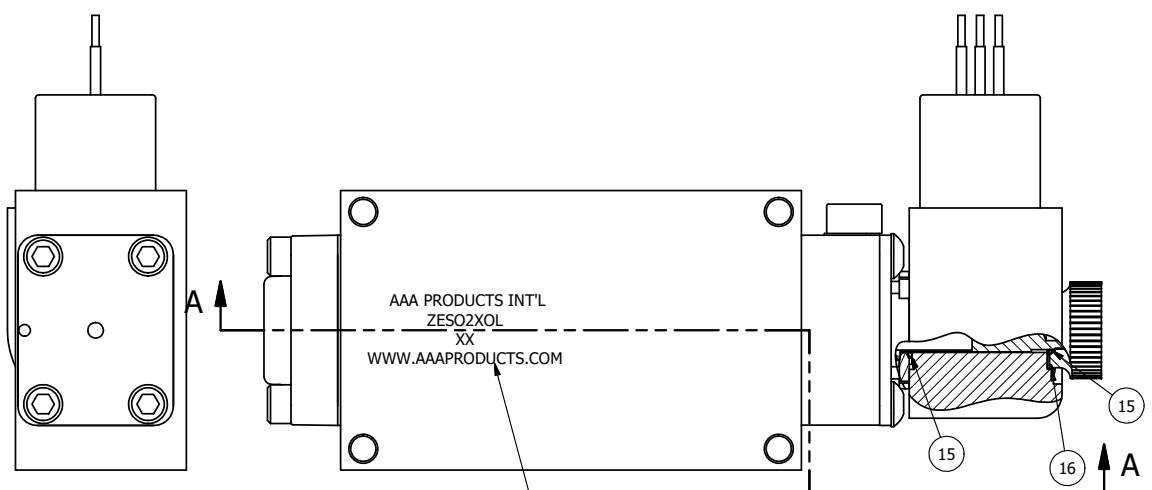

4 | 3 | 2 | 1

NOTES:
 1) ALWAYS GIVE VALVE MODEL AND PART NUMBER WHEN ORDERING PARTS.
 2) FOR DIFFERENT VOLTAGES OTHER THAN 120/60, REPLACE SOLENOID COIL WITH COIL LISTED IN TABLE BELOW.

16	1	V-607	O-RING, VITON, 75 DURO, 14MM X 1MM, IP67 NUT SEAL
15	2	V-606	O-RING, VITON, 75 DURO, 8MM X 1MM, IP67 STEM SEAL
14	1	EMG3	GASKET - END MOUNT SOLENOID, BUNA-N, 1/4" & 3/8" VALVES
13	1	V-19-SS	PLUG, SOCKET PIPE 1/8"-27 NPT, 7/8 TAPER, PLAIN, FLUSH SEAL, STAINLESS STEEL
12	1	V-567W	E SERIES SINTERED BRONZE MUFFLER, DUST EXCLUDER, V-613 LOCK WASHER
11	1	V-593-1	COIL - 120VAC EXP PROOF, 1/2" NPTF STAINLESS CONNECTION, NASS #0568 05.1-00/6874
10	4	V-584-SS	SCREW, 10-24 X 1, BUTTON HEAD SOCKET CAP, 18-8 OR 303 SS
9	1	SEC3-7	PLATE, RE-INFORCEMENT, SOLENOID, STAMPED, 304 STAINLESS
8	1	V-599-1	SOL OPER, END MOUNT, LOCKING O'RIDE
7	1	S3	SPOOL - STANDARD, 2 POS, CLSD CTR, 1/4" & 3/8" VALVE
6	1	CS3	SPRING - RETURN, (EXCEPT HO, KO & PO) 1/4" & 3/8" VALVES
5	1	SEC3-3	END CAP, VENTED, STAINLESS STEEL, 1/4" & 3/8" VALVES
4	4	V-38-SS	SCREW, 10-24 X 3/4, SOCKET HEAD CAP, 18-8 SS
3	1	ECG3	GASKET - END CAP, 1/4" & 3/8" VALVE
2	6	V-39	O-RING, VITON, STD BODY, 1/4" & 3/8" VALVES
1	1	ZB2-1	BODY - BRASS, UPPER PILOTS (BUTTON BLEEDER), 1/4" SIDE PORT VALVE
FLG	QTY	PART NO	DESCRIPTION

OPERATOR VOLTAGES	
PART NO	REPLACE COIL
ZESO2XOL 12VDC	V-593-2
ZESO2XOL 24VDC	V-593-3
ZESO2XOL 240/60	V-593-4

LIMITS ON DIMENSIONS UNLESS OTHERWISE SPECIFIED		2-PL DECIMAL ± .01 3-PL DECIMAL ± .005 FRACTIONAL ± 1/64 ANGULAR ± 1/2°		AAA PRODUCTS INTERNATIONAL 7114 Harry Hines Blvd Dallas, TX 75235
DRAWN: RMckenna	DATE: 2/18/2018	CHECKED: KWaite	DATE: 2/18/2018	
SCALE: 1 : 1	SHEET: 1 OF 1	RELEASED: HWomack	DATE: 2/18/2018	REV.:
TITLE: 1/4" SIDE PORT, SNGL SOL, 2 POS, SPR RTRN, BR & SS, EXPL PROOF, 120/60, LCKNG OVRD, DUST EXCLDR			PART NO.:	ZESO2XOL