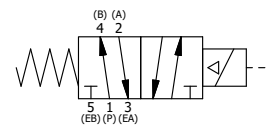

13	1	EMG3	GASKET - END MOUNT SOLENOID, BUNA-N, 1/4" & 3/8" VALVES
12	1	V-567W	E SERIES SINTERED BRONZE MUFFLER, DUST EXCLUDER, V-613 LOCK WASHER
11	1	V-603-1	COIL HI-TEMP. 8-30T 120/60. NASS # 0558 55.1-00/7121.
10	4	V-584-SS	SCREW, 10-24 X 1, BUTTON HEAD SOCKET CAP, 18-8 OR 303 SS
9	1	SEC3-7	PLATE, RE-INFORCEMENT, SOLENOID, STAMPED, 304 STAINLESS
8	1	V-599-1	SOL OPER, END MOUNT, LOCKING O'RIDE
7	1	S3	SPOOL - STANDARD, 2 POS, CLSD CTR, 1/4" & 3/8" VALVE
6	1	CS3	SPRING - RETURN, (EXCEPT HO, KO & PO) 1/4" & 3/8" VALVES
5	1	SEC3-3	END CAP, VENTED, STAINLESS STEEL, 1/4" & 3/8" VALVES
4	4	V-38-SS	SCREW, 10-24 X 3/4, SOCKET HEAD CAP, 18-8 SS
3	1	ECG3	GASKET - END CAP, 1/4" & 3/8" VALVE
2	6	V-39	O-RING, VITON, STD BODY, 1/4" & 3/8" VALVES
1	1	ZB2-1	BODY - BRASS, UPPER PILOTS (BUTTON BLEEDER), 1/4" SIDE PORT VALVE
FLG	QTY	PART NO	DESCRIPTION

NOTES:
 1) ALWAYS GIVE VALVE MODEL AND PART NUMBER WHEN ORDERING PARTS.
 2) FOR DIFFERENT VOLTAGES OTHER THAN 120/60, REPLACE SOLENOID COIL WITH COIL LISTED IN TABLE BELOW.

COIL VOLTAGES	
PART NO	REPLACE COIL
ZESO2HOLZ 12VDC	V-603-2

LIMITS ON DIMENSIONS UNLESS OTHERWISE SPECIFIED	2-PL DECIMAL ± .01 3-PL DECIMAL ± .005 FRACTIONAL ± 1/64 ANGULAR ± 1/2°	AAA PRODUCTS INTERNATIONAL 7114 Harry Hines Blvd Dallas, TX 75235	
DRAWN: RMckenna	DATE: 6/11/2019		CHECKED: KWaite
SCALE: 1 : 1	SHEET: 1 OF 1	RELEASED: HWomack	DATE: 6/11/2019
TITLE: 1/4" SIDE PORT, SNGL SOL, 2 POS, HIGH TEMP COIL, 120/60, BR & SS, LCK OVRD, DUST EXCLDR, EXT PILOT		PART NO.: ZESO2HOLZ	REV.: