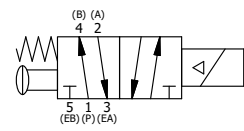

THE INFORMATION CONTAINED WITHIN THIS DOCUMENT IS PROPRIETARY TO AAA PRODUCTS AND MAY NOT BE DISCLOSED WITHOUT PRIOR WRITTEN CONSENT