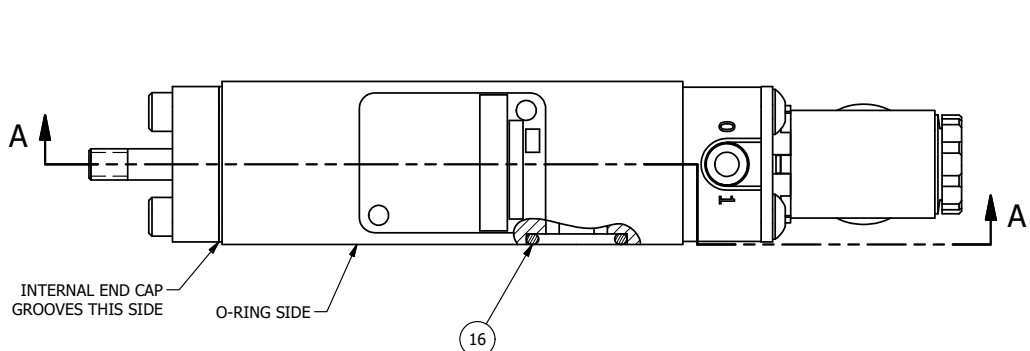

4 | 3 | 2 | 1

NOTES:
1) ALWAYS GIVE VALVE MODEL AND PART NUMBER WHEN ORDERING PARTS.
2) FOR DIFFERENT VOLTAGES OTHER THAN 120/60, REPLACE SOLENOID COIL WITH COIL LISTED IN TABLE BELOW.

SECTION A-A
SCALE 1 : 1

16	3	V-110	O-RING, BUNA-N, 70 DURO, AS-114, (REF 5/8 X 13/16 X 3/32), 1/4" SLEEVE, 1/2" SUB, STACK
15	2	V-212	SCREW, #2 X 3/16 DRIVE, TYPE U, OVAL HEAD, STAINLESS STEEL
14	1	AN-114	NAMEPLATE, BLANK, FOR VALVES WITH SPRINGS OR DETENTS
13	1	EMG3	GASKET - END MOUNT SOLENOID, BUNA-N, 1/4" & 3/8" VALVES
12	1	V-556	NUT, SOLENOID, TOP EXHAUST, KNURLED
11	1	V-600-1	COIL - 1/2 NPTF HUB 120V 50/60HZ, NASS P/N 0561 44.1-00/4984
10	4	V-584	SCREW, 10-24 X 1, BUTTON HEAD SOCKET CAP WITH MICROSPHERE APPLIED TO THREADS.
9	1	SEC3-7	PLATE, RE-INFORCEMENT, SOLENOID, STAMPED, 304 STAINLESS
8	1	V-550-1	SOL OPER, END MOUNT, NON-LOCKING ORIDE
7	1	AY-S3-SIK	ASSEMBLY - SPOOL INDICATOR, THREADED, 1/4" & 3/8" VALVE
6	1	CS3	SPRING - RETURN, (EXCEPT HO, KO & PO) 1/4" & 3/8" VALVES
5	1	PEC3-5	END CAP, INDICATOR PIN, WIPER CAVITY, 6061-T6, 1/4" & 3/8" VALVE
4	4	V-38	SCREW, 10-24 X 3/4, SOCKET HEAD CAP
3	1	ECG3	GASKET - END CAP, 1/4" & 3/8" VALVE
2	6	V-39	O-RING, VITON, STD BODY, 1/4" & 3/8" VALVES
1	1	B3-10E	FINISHED - SOLID BODY, UPPER PILOTS, 3/8" STACKING VALVE
FLG	QTY	PART NO	DESCRIPTION

COIL VOLTAGES	
PART NO	REPLACE COIL
EBS03JK 240/60	V-600-4
EBS03JK 24VDC	V-600-3
EBS03JK 12VDC	V-600-2

LIMITS ON DIMENSIONS UNLESS OTHERWISE SPECIFIED	2-PL DECIMAL ± .01 3-PL DECIMAL ± .005 FRACTIONAL ± 1/64 ANGULAR ± 1/2°	AAA PRODUCTS INTERNATIONAL 7114 Harry Hines Blvd Dallas, TX 75235
DRAWN: RMckenna	DATE: 5/24/2016	CHECKED: KWaite DATE: 5/24/2016
SCALE: 1 : 1	SHEET: 1 OF 1	RELEASED: HWomack DATE: 5/24/2016
TITLE: 3/8" STACK, SNGL SOL, 2 POS, SPR RTRN, MOLD-OVER, 120/60, THREADED INDICATOR PIN		PART NO.: EBS03JK