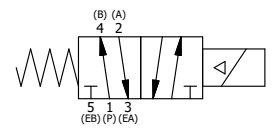

4 | 3 | 2 | 1

NOTES:
1) ALWAYS GIVE VALVE MODEL AND PART NUMBER WHEN ORDERING PARTS.
2) FOR DIFFERENT VOLTAGES OTHER THAN 120/60, REPLACE SOLENOID COIL WITH COIL LISTED IN TABLE BELOW.

SECTION A-A
SCALE 1 : 1

16	3	V-110	O-RING, BUNA-N, 70 DURO, AS-114, (REF 5/8 X 13/16 X 3/32), 1/4" SLEEVE, 1/2" SUB, STACK
15	2	V-212	SCREW, #2 X 3/16 DRIVE, TYPE U, OVAL HEAD, STAINLESS STEEL
14	1	AN-114	NAMEPLATE, BLANK, FOR VALVES WITH SPRINGS OR DETENTS
13	1	EMG3	GASKET - END MOUNT SOLENOID, BUNA-N, 1/4" & 3/8" VALVES
12	1	V-556	NUT, SOLENOID, TOP EXHAUST, KNURLED
11	1	V-600-1	COIL - 1/2 NPTF HUB 120V 50/60HZ, NASS P/N 0561 44.1-00/4984
10	4	V-584	SCREW, 10-24 X 1, BUTTON HEAD SOCKET CAP WITH MICROSPHERE APPLIED TO THREADS.
9	1	SEC3-7	PLATE, RE-INFORCEMENT, SOLENOID, STAMPED, 304 STAINLESS
8	1	V-550-1	SOL OPER, END MOUNT, NON-LOCKING ORIDE
7	1	AY-S3-SIK	ASSEMBLY - SPOOL INDICATOR, THREADED, 1/4" & 3/8" VALVE
6	1	CS3	SPRING - RETURN, (EXCEPT HO, KO & PO) 1/4" & 3/8" VALVES
5	1	PEC3-5	END CAP, INDICATOR PIN, WIPER CAVITY, 6061-T6, 1/4" & 3/8" VALVE
4	4	V-38	SCREW, 10-24 X 3/4, SOCKET HEAD CAP
3	1	ECG3	GASKET - END CAP, 1/4" & 3/8" VALVE
2	6	V-39	O-RING, VITON, STD BODY, 1/4" & 3/8" VALVES
1	1	B3-10E	FINISHED - SOLID BODY, UPPER PILOTS, 3/8" STACKING VALVE
FLG	QTY	PART NO	DESCRIPTION

COIL VOLTAGES	
PART NO	REPLACE COIL
EBS03JK 240/60	V-600-4
EBS03JK 24VDC	V-600-3
EBS03JK 12VDC	V-600-2

LIMITS ON DIMENSIONS UNLESS OTHERWISE SPECIFIED	2-PL DECIMAL ± .01 3-PL DECIMAL ± .005 FRACTIONAL ± 1/64 ANGULAR ± 1/2°	AAA PRODUCTS INTERNATIONAL 7114 Harry Hines Blvd Dallas, TX 75235
DRAWN: RMckenna	DATE: 5/24/2016	CHECKED: KWaite DATE: 5/24/2016
SCALE: 1 : 1	SHEET: 1 OF 1	RELEASED: HWomack DATE: 5/24/2016
TITLE: 3/8" STACK, SNGL SOL, 2 POS, SPR RTRN, MOLD-OVER, 120/60, THREADED INDICATOR PIN		PART NO.: EBS03JK