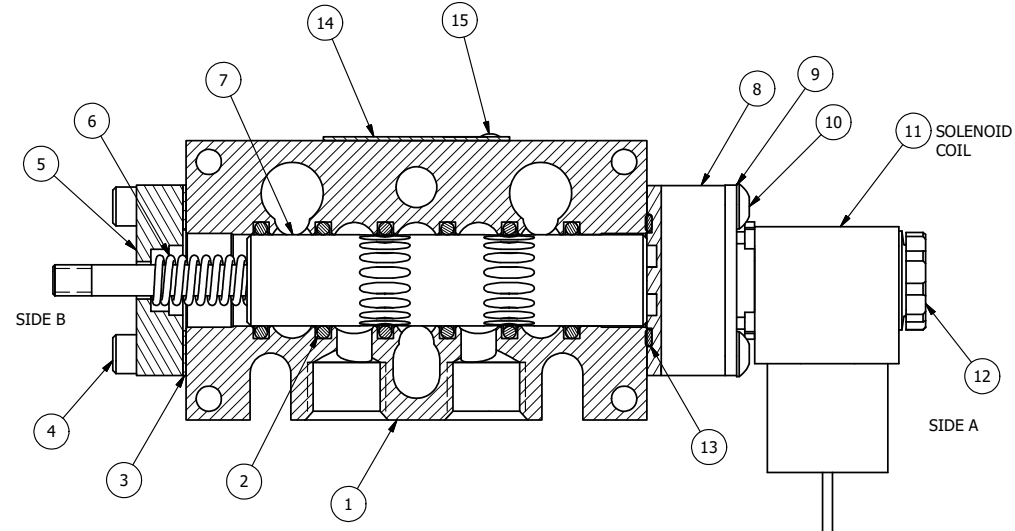

4 | 3 | 2 | 1

NOTES:
1) ALWAYS GIVE VALVE MODEL AND PART NUMBER WHEN ORDERING PARTS.
2) FOR DIFFERENT VOLTAGES OTHER THAN 120/60, REPLACE SOLENOID COIL WITH COIL LISTED IN TABLE BELOW.

SECTION A-A
SCALE 1 : 1

16	3	V-110	O-RING, BUNA-N, 70 DURO, AS-114, (REF 5/8 X 13/16 X 3/32), 1/4" SLEEVE, 1/2" SUB, STACK
15	2	V-212	SCREW, #2 X 3/16 DRIVE, TYPE U, OVAL HEAD, STAINLESS STEEL
14	1	AN-114	NAMEPLATE, BLANK, FOR VALVES WITH SPRINGS OR DETENTS
13	1	EMG3	GASKET - END MOUNT SOLENOID, BUNA-N, 1/4" & 3/8" VALVES
12	1	V-556	NUT, SOLENOID, TOP EXHAUST, KNURLED
11	1	V-600-1	COIL - 1/2 NPTF HUB 120V 50/60HZ, NASS P/N 0561 44.1-00/4984
10	4	V-584	SCREW, 10-24 X 1, BUTTON HEAD SOCKET CAP WITH MICROSPHERE APPLIED TO THREADS.
9	1	SEC3-7	PLATE, RE-INFORCEMENT, SOLENOID, STAMPED, 304 STAINLESS
8	1	V-550-1	SOL OPER, END MOUNT, NON-LOCKING ORIDE
7	1	AY-S3-SIK	ASSEMBLY - SPOOL INDICATOR, THREADED, 1/4" & 3/8" VALVE
6	1	CS3	SPRING - RETURN, (EXCEPT HO, KO & PO) 1/4" & 3/8" VALVES
5	1	PEC3-5	END CAP, INDICATOR PIN, WIPER CAVITY, 6061-T6, 1/4" & 3/8" VALVE
4	4	V-38	SCREW, 10-24 X 3/4, SOCKET HEAD CAP
3	1	ECG3	GASKET - END CAP, 1/4" & 3/8" VALVE
2	6	V-39	O-RING, VITON, STD BODY, 1/4" & 3/8" VALVES
1	1	B3-10E	FINISHED - SOLID BODY, UPPER PILOTS, 3/8" STACKING VALVE
FLG	QTY	PART NO	DESCRIPTION

COIL VOLTAGES	
PART NO	REPLACE COIL
EBS03JK 240/60	V-600-4
EBS03JK 24VDC	V-600-3
EBS03JK 12VDC	V-600-2

LIMITS ON DIMENSIONS UNLESS OTHERWISE SPECIFIED	2-PL DECIMAL ± .01 3-PL DECIMAL ± .005 FRACTIONAL ± 1/64 ANGULAR ± 1/2°	AAA PRODUCTS INTERNATIONAL 7114 Harry Hines Blvd Dallas, TX 75235
DRAWN: RMckenna	DATE: 5/24/2016	CHECKED: KWaite DATE: 5/24/2016
SCALE: 1 : 1	SHEET: 1 OF 1	RELEASED: HWomack DATE: 5/24/2016
TITLE: 3/8" STACK, SNGL SOL, 2 POS, SPR RTRN, MOLD-OVER, 120/60, THREADED INDICATOR PIN		PART NO.: EBS03JK