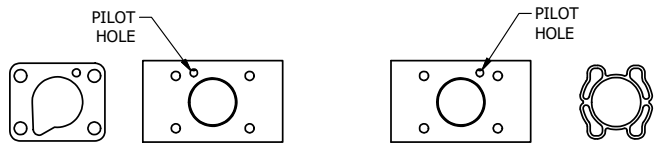

4 | 3 | 2 | 1

NOTES:
1) ALWAYS GIVE VALVE MODEL AND PART NUMBER WHEN ORDERING PARTS.
2) FOR DIFFERENT VOLTAGES OTHER THAN 120/60, REPLACE SOLENOID COIL WITH COIL LISTED IN TABLE BELOW.

SECTION A-A
SCALE 1 : 1

16	3	V-110	O-RING, BUNA-N, 70 DURO, AS-114, (REF 5/8 X 13/16 X 3/32), 1/4" SLEEVE, 1/2" SUB, STACK
15	2	V-212	SCREW, #2 X 3/16 DRIVE, TYPE U, OVAL HEAD, STAINLESS STEEL
14	1	AN-114	NAMEPLATE, BLANK, FOR VALVES WITH SPRINGS OR DETENTS
13	1	EMG3	GASKET - END MOUNT SOLENOID, BUNA-N, 1/4" & 3/8" VALVES
12	1	V-556	NUT, SOLENOID, TOP EXHAUST, KNURLED
11	1	V-600-1	COIL - 1/2 NPTF HUB 120V 50/60HZ, NASS P/N 0561 44.1-00/4984
10	4	V-584	SCREW, 10-24 X 1, BUTTON HEAD SOCKET CAP WITH MICROSPHERE APPLIED TO THREADS.
9	1	SEC3-7	PLATE, RE-INFORCEMENT, SOLENOID, STAMPED, 304 STAINLESS
8	1	V-550-1	SOL OPER, END MOUNT, NON-LOCKING ORIDE
7	1	AY-S3-SIK	ASSEMBLY - SPOOL INDICATOR, THREADED, 1/4" & 3/8" VALVE
6	1	CS3	SPRING - RETURN, (EXCEPT HO, KO & PO) 1/4" & 3/8" VALVES
5	1	PEC3-5	END CAP, INDICATOR PIN, WIPER CAVITY, 6061-T6, 1/4" & 3/8" VALVE
4	4	V-38	SCREW, 10-24 X 3/4, SOCKET HEAD CAP
3	1	ECG3	GASKET - END CAP, 1/4" & 3/8" VALVE
2	6	V-39	O-RING, VITON, STD BODY, 1/4" & 3/8" VALVES
1	1	B3-10E	FINISHED - SOLID BODY, UPPER PILOTS, 3/8" STACKING VALVE
FLG	QTY	PART NO	DESCRIPTION

COIL VOLTAGES	
PART NO	REPLACE COIL
EBS03JK 240/60	V-600-4
EBS03JK 24VDC	V-600-3
EBS03JK 12VDC	V-600-2

LIMITS ON DIMENSIONS UNLESS OTHERWISE SPECIFIED	2-PL DECIMAL ± .01 3-PL DECIMAL ± .005 FRACTIONAL ± 1/64 ANGULAR ± 1/2°	AAA PRODUCTS INTERNATIONAL 7114 Harry Hines Blvd Dallas, TX 75235
DRAWN: RMckenna	DATE: 5/24/2016	CHECKED: KWaite DATE: 5/24/2016
SCALE: 1 : 1	SHEET: 1 OF 1	RELEASED: HWomack DATE: 5/24/2016
TITLE: 3/8" STACK, SNGL SOL, 2 POS, SPR RTRN, MOLD-OVER, 120/60, THREADED INDICATOR PIN		PART NO.: EBS03JK