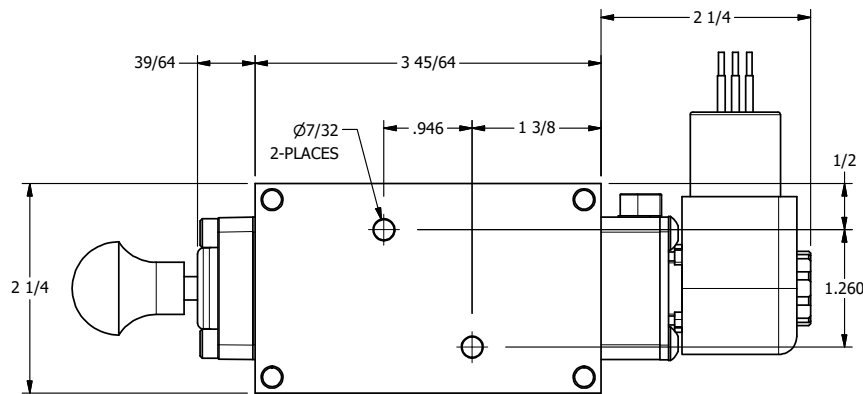

1/2"-18 NPT  
CONDUIT CONNECTION  
18" LEAD, 3 WIRE

1/4" NPTF PORTS  
3-PLACES

**AAA**  
PRODUCTS  
INTERNATIONAL

**AAA PRODUCTS  
INTERNATIONAL**  
7114 Harry Hines Blvd  
Dallas, TX 75235

TITLE: 1/4" NAMUR, SNGL SOL, 2 POS,  
SPRING RTRN, BR & SS, EXPL PROOF,  
LCKNG OVRD, SPOOL OVRD

DRAWING NO.:  
DIM\_ZNSO2XOOS

THE INFORMATION CONTAINED WITHIN THIS DOCUMENT IS PROPRIETARY TO AAA PRODUCTS AND MAY NOT BE DISCLOSED WITHOUT PRIOR WRITTEN CONSENT