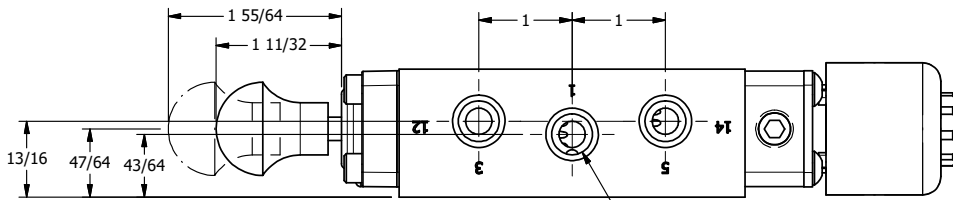

1/2"-18 NPT  
CONDUIT CONNECTION  
18" LEAD, 3 WIRE

1/4" NPTF PORTS  
3-PLACES

**AAA**  
PRODUCTS  
INTERNATIONAL

**AAA PRODUCTS  
INTERNATIONAL**  
7114 Harry Hines Blvd  
Dallas, TX 75235

TITLE: 1/4" NAMUR, SNGL SOL, 2 POS,  
SPRING RTRN, BR & SS, EXPL PROOF,  
LCKNG OVRD, SPOOL OVRD