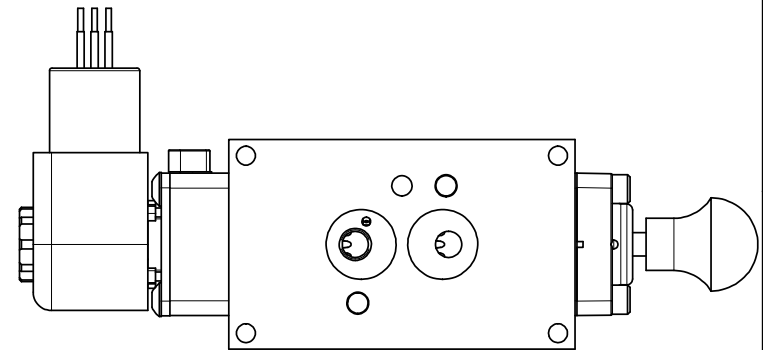

1/2"-18 NPT  
CONDUIT CONNECTION  
18" LEAD, 3 WIRE

1/4" NPTF PORTS  
3-PLACES

**AAA**  
PRODUCTS  
INTERNATIONAL

**AAA PRODUCTS  
INTERNATIONAL**  
7114 Harry Hines Blvd  
Dallas, TX 75235

TITLE: 1/4" NAMUR, SNGL SOL, 2 POS,  
SPRING RTRN, BR & SS, EXPL PROOF,  
LCKNG OVRD, SPOOL OVRD