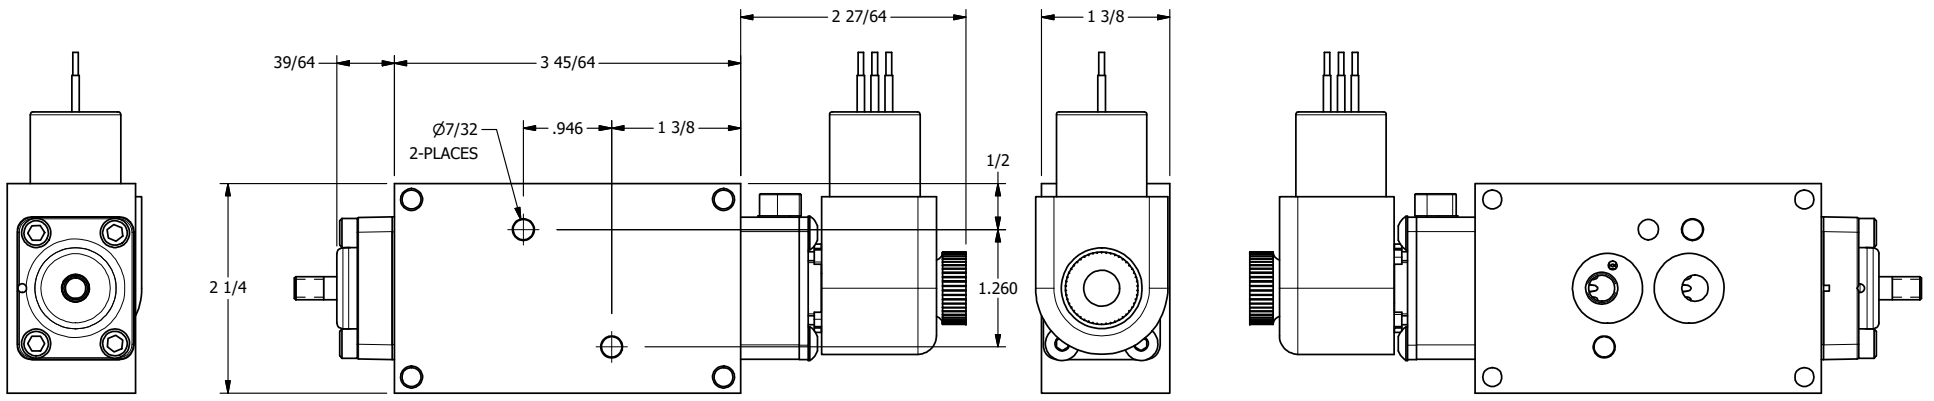

4

3

2

1

1/4-20 UNC X 3/8
THREADED PIN

1/2"-14 NPT
CONDUIT CONNECTION
18" LEADS, 3 WIRE

AAA
PRODUCTS
INTERNATIONAL

**AAA PRODUCTS
INTERNATIONAL**
7114 Harry Hines Blvd
Dallas, TX 75235

TITLE: 1/4" NAMUR, SNGL SOL, 2 POS,
SPR RTRN, EXPL PROOF, BR/SS,
LCKNG OVRD, EXCLDR, THD PIN

DRAWING NO.:
DIM_ZNSO2XOLK

THE INFORMATION CONTAINED WITHIN THIS DOCUMENT IS PROPRIETARY TO AAA PRODUCTS AND MAY NOT BE DISCLOSED WITHOUT PRIOR WRITTEN CONSENT