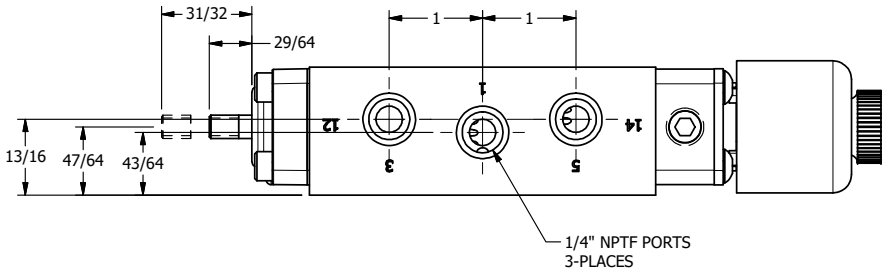

4

3

2

1

1/4-20 UNC X 3/8
THREADED PIN

1/2"-14 NPT
CONDUIT CONNECTION
18" LEADS, 3 WIRE

AAA
PRODUCTS
INTERNATIONAL

**AAA PRODUCTS
INTERNATIONAL**
7114 Harry Hines Blvd
Dallas, TX 75235

TITLE: 1/4" NAMUR, SNGL SOL, 2 POS,
SPR RTRN, EXPL PROOF, BR/SS,
LCKNG OVRD, EXCLDR, THD PIN

DRAWING NO.:
DIM_ZNSO2XOLK

THE INFORMATION CONTAINED WITHIN THIS DOCUMENT IS PROPRIETARY TO AAA PRODUCTS AND MAY NOT BE DISCLOSED WITHOUT PRIOR WRITTEN CONSENT