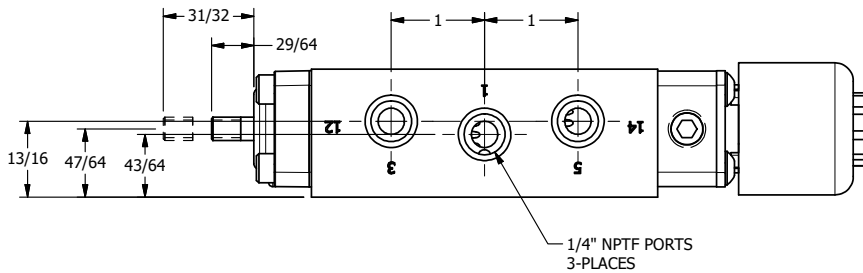

4

3

2

1

1/4-20 UNC X 3/8
THREADED PIN

1/2"-14 NPT
CONDUIT CONNECTION
18" LEADS, 3 WIRE

AAA
PRODUCTS
INTERNATIONAL

**AAA PRODUCTS
INTERNATIONAL**
7114 Harry Hines Blvd
Dallas, TX 75235

TITLE: 1/4" NAMUR, SNGL SOL, 2 POS,
SPR RTRN, BRASS & SS, EXPL PROOF,
LCKNG OVRD, THREADED INDCTR PIN

DRAWING NO.:
DIM_ZNSO2XOK

THE INFORMATION CONTAINED WITHIN THIS DOCUMENT IS PROPRIETARY TO AAA PRODUCTS AND MAY NOT BE DISCLOSED WITHOUT PRIOR WRITTEN CONSENT