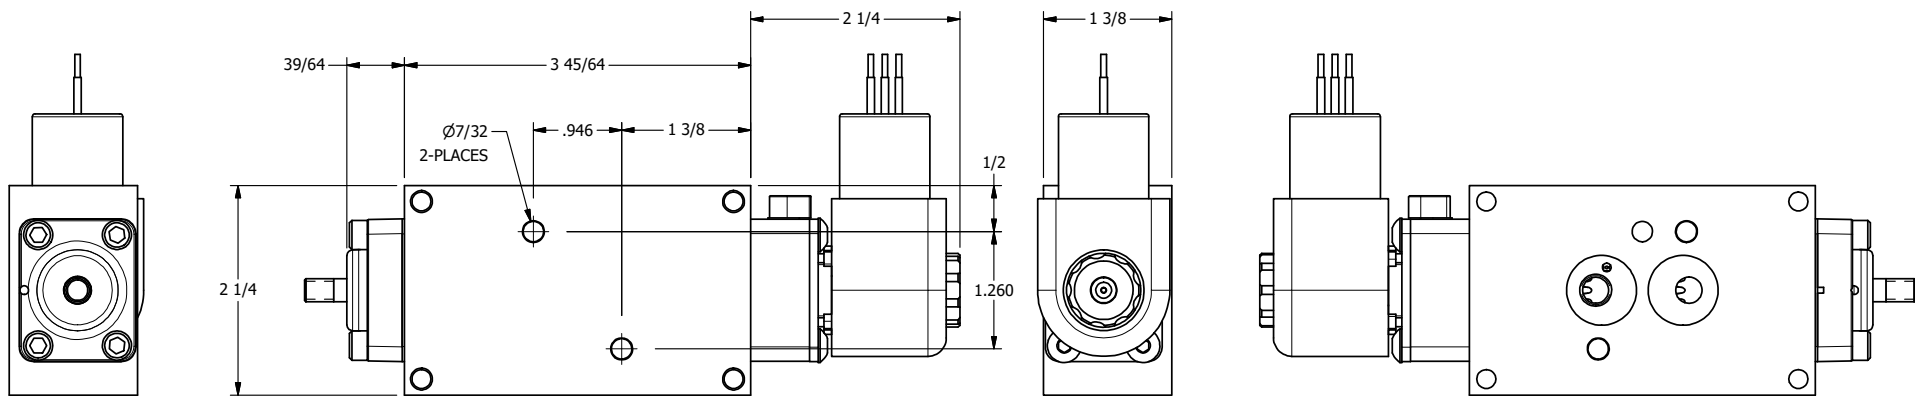

4

3

2

1

1/4-20 UNC X 3/8
THREADED PIN

1/2"-14 NPT
CONDUIT CONNECTION
18" LEADS, 3 WIRE

AAA
PRODUCTS
INTERNATIONAL

**AAA PRODUCTS
INTERNATIONAL**
7114 Harry Hines Blvd
Dallas, TX 75235

TITLE: 1/4" NAMUR, SNGL SOL, 2 POS,
SPR RTRN, BRASS & SS, EXPL PROOF,
LCKNG OVRD, THREADED INDCTR PIN

DRAWING NO.:
DIM_ZNSO2XOK

THE INFORMATION CONTAINED WITHIN THIS DOCUMENT IS PROPRIETARY TO AAA PRODUCTS AND MAY NOT BE DISCLOSED WITHOUT PRIOR WRITTEN CONSENT