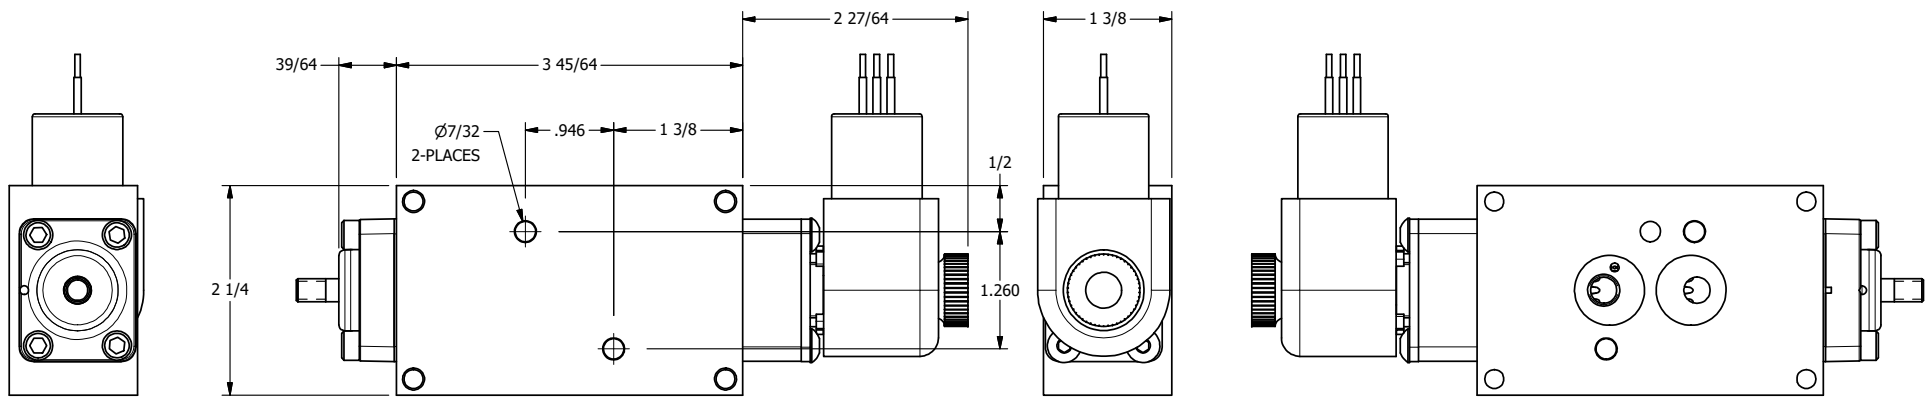

4

3

2

1

1/4-20 UNC X 3/8  
THREADED PIN

1/2"-14 NPT  
CONDUIT CONNECTION  
18" LEADS, 3 WIRE

**AAA**  
PRODUCTS  
INTERNATIONAL

**AAA PRODUCTS  
INTERNATIONAL**  
7114 Harry Hines Blvd  
Dallas, TX 75235

TITLE: 1/4" NAMUR, SNGL SOL, 2 POS,  
SPR RTRN, EXPL PROOF, BR/SS,  
INDCTR PIN, DUST EXCLDR

DRAWING NO.:  
DIM\_ZNS02XLK

THE INFORMATION CONTAINED WITHIN THIS DOCUMENT IS PROPRIETARY TO AAA PRODUCTS AND MAY NOT BE DISCLOSED WITHOUT PRIOR WRITTEN CONSENT