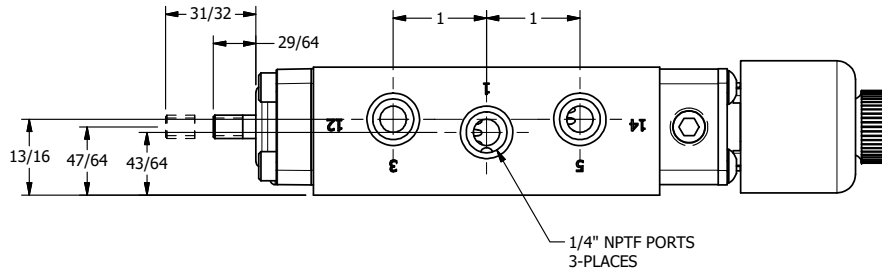

4

3

2

1

1/4-20 UNC X 3/8  
THREADED PIN

1/2"-14 NPT  
CONDUIT CONNECTION  
18" LEADS, 3 WIRE

**AAA**  
PRODUCTS  
INTERNATIONAL

**AAA PRODUCTS  
INTERNATIONAL**  
7114 Harry Hines Blvd  
Dallas, TX 75235

TITLE: 1/4" NAMUR, SNGL SOL, 2 POS,  
SPR RTRN, EXPL PROOF, BR/SS,  
INDCTR PIN, DUST EXCLDR

DRAWING NO.:  
DIM\_ZNS02XLK

THE INFORMATION CONTAINED WITHIN THIS DOCUMENT IS PROPRIETARY TO AAA PRODUCTS AND MAY NOT BE DISCLOSED WITHOUT PRIOR WRITTEN CONSENT