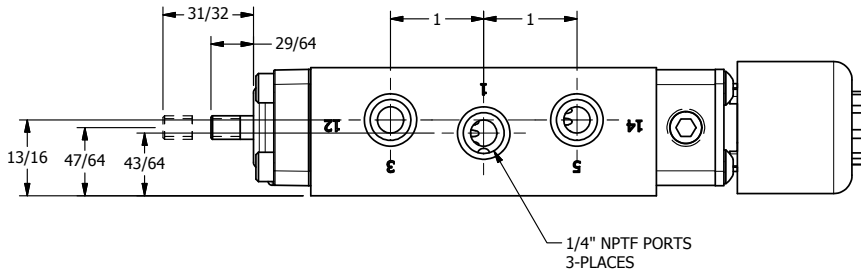

4

3

2

1

1/4-20 UNC X 3/8
THREADED PIN

1/2"-14 NPT
CONDUIT CONNECTION
18" LEADS, 3 WIRE

AAA
PRODUCTS
INTERNATIONAL

**AAA PRODUCTS
INTERNATIONAL**
7114 Harry Hines Blvd
Dallas, TX 75235

TITLE: 1/4" NAMUR, SNGL SOL, 2 POS,
SPR RTRN, BRASS & SS, EXPL PROOF,
THREADED INDICATOR PIN

DRAWING NO.:
DIM_ZNSO2XK

THE INFORMATION CONTAINED WITHIN THIS DOCUMENT IS PROPRIETARY TO AAA PRODUCTS AND MAY NOT BE DISCLOSED WITHOUT PRIOR WRITTEN CONSENT