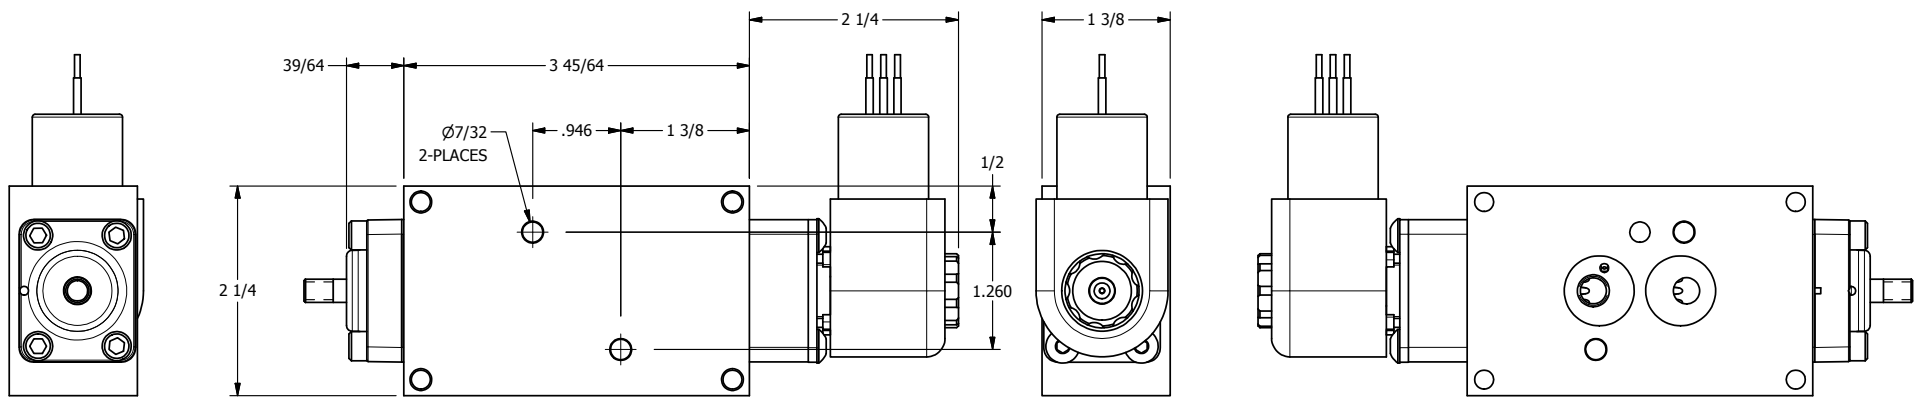

4

3

2

1

1/4-20 UNC X 3/8
THREADED PIN

1/2"-14 NPT
CONDUIT CONNECTION
18" LEADS, 3 WIRE

AAA
PRODUCTS
INTERNATIONAL

**AAA PRODUCTS
INTERNATIONAL**
7114 Harry Hines Blvd
Dallas, TX 75235

TITLE: 1/4" NAMUR, SNGL SOL, 2 POS,
SPR RTRN, BRASS & SS, EXPL PROOF,
THREADED INDICATOR PIN

DRAWING NO.:
DIM_ZNSO2XK

THE INFORMATION CONTAINED WITHIN THIS DOCUMENT IS PROPRIETARY TO AAA PRODUCTS AND MAY NOT BE DISCLOSED WITHOUT PRIOR WRITTEN CONSENT