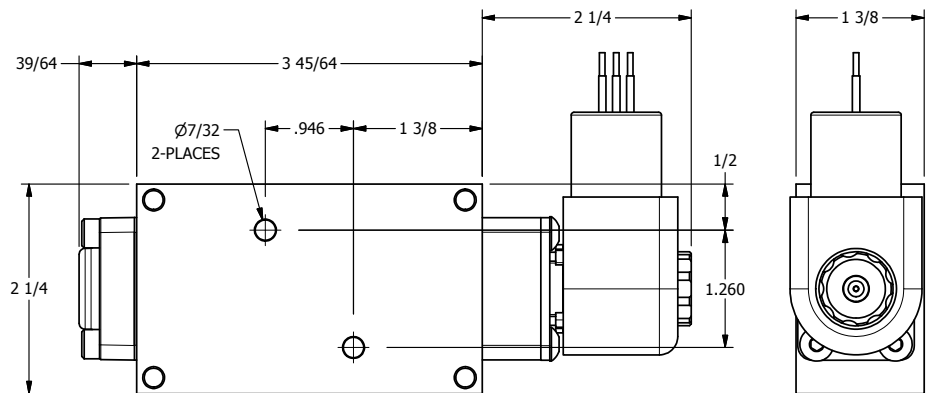

4

3

2

1

B

B

1/2" NPT  
CONDUIT CONNECTION

A

A

1/4" NPTF PORTS  
3-PLACES

**AAA**  
PRODUCTS  
INTERNATIONAL

**AAA PRODUCTS  
INTERNATIONAL**  
7114 Harry Hines Blvd  
Dallas, TX 75235

TITLE: 1/4" NAMUR, SNGL SOL, 2 POS,  
SPR RTRN, BRASS & STAINLESS,  
EXPLOSION PROOF