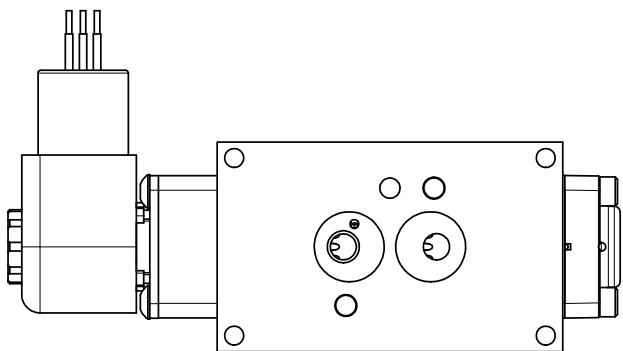

4

3

2

1

B

B

1/2" NPT  
CONDUIT CONNECTION

A

A

1/4" NPTF PORTS  
3-PLACES

**AAA**  
PRODUCTS  
INTERNATIONAL

**AAA PRODUCTS  
INTERNATIONAL**  
7114 Harry Hines Blvd  
Dallas, TX 75235

TITLE: 1/4" NAMUR, SNGL SOL, 2 POS,  
SPR RTRN, BRASS & STAINLESS,  
EXPLOSION PROOF