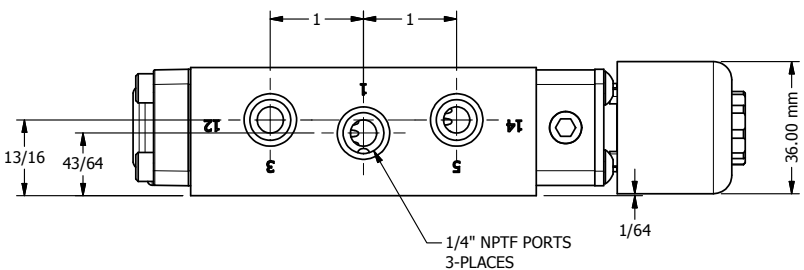

4

3

2

1

B

B

1/2" NPT  
CONDUIT CONNECTION

A

A

1/4" NPTF PORTS  
3-PLACES

**AAA**  
PRODUCTS  
INTERNATIONAL

**AAA PRODUCTS  
INTERNATIONAL**  
7114 Harry Hines Blvd  
Dallas, TX 75235

TITLE: 1/4" NAMUR, SNGL SOL, 2 POS,  
SPR RTRN, BRASS & STAINLESS,  
EXPLOSION PROOF