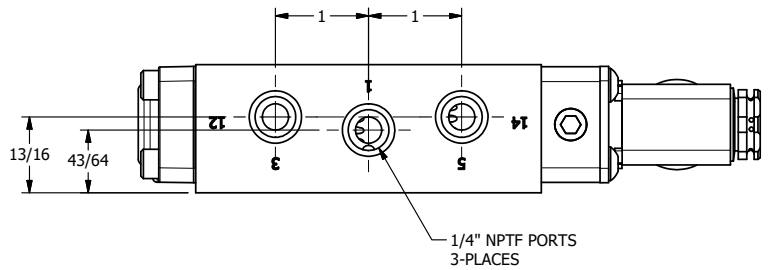

4

3

2

1

1/2"-14 NPT CONDUIT  
CONNECTION  
18" LEAD, 3 WIRE

1/4" NPTF PORTS  
3-PLACES

**AAA**  
PRODUCTS  
INTERNATIONAL

**AAA PRODUCTS  
INTERNATIONAL**  
7114 Harry Hines Blvd  
Dallas, TX 75235

TITLE: 1/4" NAMUR, SNGL SOL, 2 POS,  
SPR RTRN, BRASS & STAINLESS,  
MOLD-OVER, LCKNG OVRD, SIDE VENT

DRAWING NO.:  
DIM\_ZNS02JOC

THE INFORMATION CONTAINED WITHIN THIS DOCUMENT IS PROPRIETARY TO AAA PRODUCTS AND MAY NOT BE DISCLOSED WITHOUT PRIOR WRITTEN CONSENT