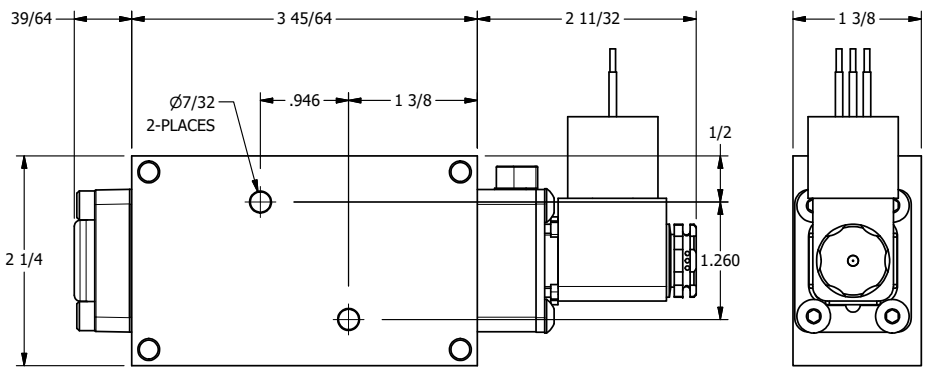

4

3

2

1

1/2"-14 NPT CONDUIT  
CONNECTION  
18" LEAD, 3 WIRE

1/4" NPTF PORTS  
3-PLACES

**AAA**  
PRODUCTS  
INTERNATIONAL

**AAA PRODUCTS  
INTERNATIONAL**  
7114 Harry Hines Blvd  
Dallas, TX 75235

TITLE: 1/4" NAMUR, SNGL SOL, 2 POS,  
SPR RTRN, BRASS & STAINLESS,  
MOLD-OVER, LCKNG OVRD, SIDE VENT

DRAWING NO.:  
DIM\_ZNS02JOC

THE INFORMATION CONTAINED WITHIN THIS DOCUMENT IS PROPRIETARY TO AAA PRODUCTS AND MAY NOT BE DISCLOSED WITHOUT PRIOR WRITTEN CONSENT