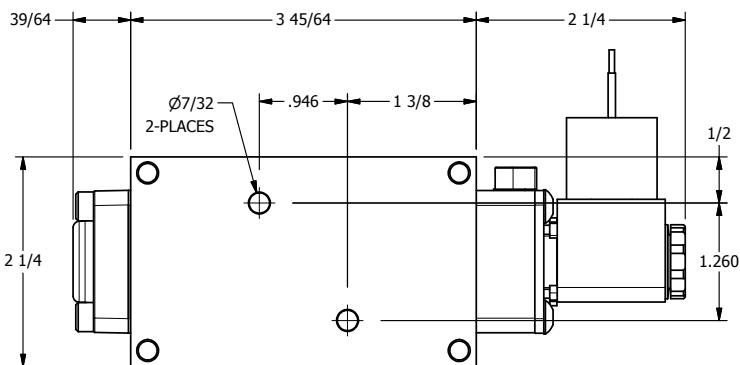

4

3

2

1

1/2"-14 NPT CONDUIT
CONNECTION
18" LEAD, 3 WIRE

1/4" NPTF PORTS
3-PLACES

4

3

2

1

**AAA PRODUCTS
INTERNATIONAL**
7114 Harry Hines Blvd
Dallas, TX 75235

TITLE: 1/4" NAMUR, SNGL SOL, 2 POS,
SPR RTRN, BRASS & STAINLESS,
MOLD-OVER, LCKNG OVRD

DRAWING NO.:
DIM_ZNSO2JO

THE INFORMATION CONTAINED WITHIN THIS DOCUMENT IS PROPRIETARY TO AAA PRODUCTS AND MAY NOT BE DISCLOSED WITHOUT PRIOR WRITTEN CONSENT