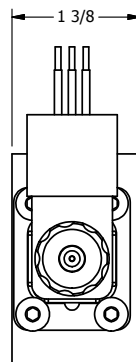

4

3

2

1

1/2"-14 NPT CONDUIT
CONNECTION
18" LEAD, 3 WIRE

1/4" NPTF PORTS
3-PLACES

4

3

2

1

**AAA PRODUCTS
INTERNATIONAL**
7114 Harry Hines Blvd
Dallas, TX 75235

TITLE: 1/4" NAMUR, SNGL SOL, 2 POS,
SPR RTRN, BRASS & STAINLESS,
MOLD-OVER, LCKNG OVRD

DRAWING NO.:
DIM_ZNSO2JO

THE INFORMATION CONTAINED WITHIN THIS DOCUMENT IS PROPRIETARY TO AAA PRODUCTS AND MAY NOT BE DISCLOSED WITHOUT PRIOR WRITTEN CONSENT