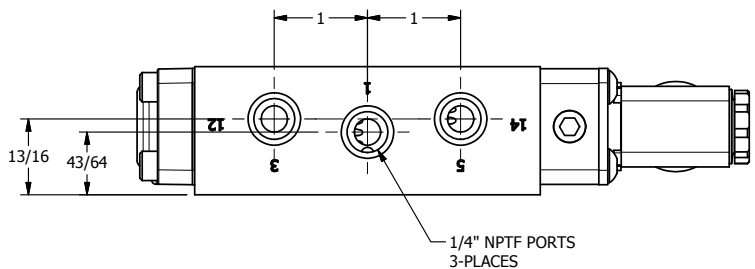

4

3

2

1

1/2"-14 NPT CONDUIT
CONNECTION
18" LEAD, 3 WIRE

1/4" NPTF PORTS
3-PLACES

4

3

2

1

**AAA PRODUCTS
INTERNATIONAL**
7114 Harry Hines Blvd
Dallas, TX 75235

TITLE: 1/4" NAMUR, SNGL SOL, 2 POS,
SPR RTRN, BRASS & STAINLESS,
MOLD-OVER, LCKNG OVRD

DRAWING NO.:
DIM_ZNSO2JO

THE INFORMATION CONTAINED WITHIN THIS DOCUMENT IS PROPRIETARY TO AAA PRODUCTS AND MAY NOT BE DISCLOSED WITHOUT PRIOR WRITTEN CONSENT