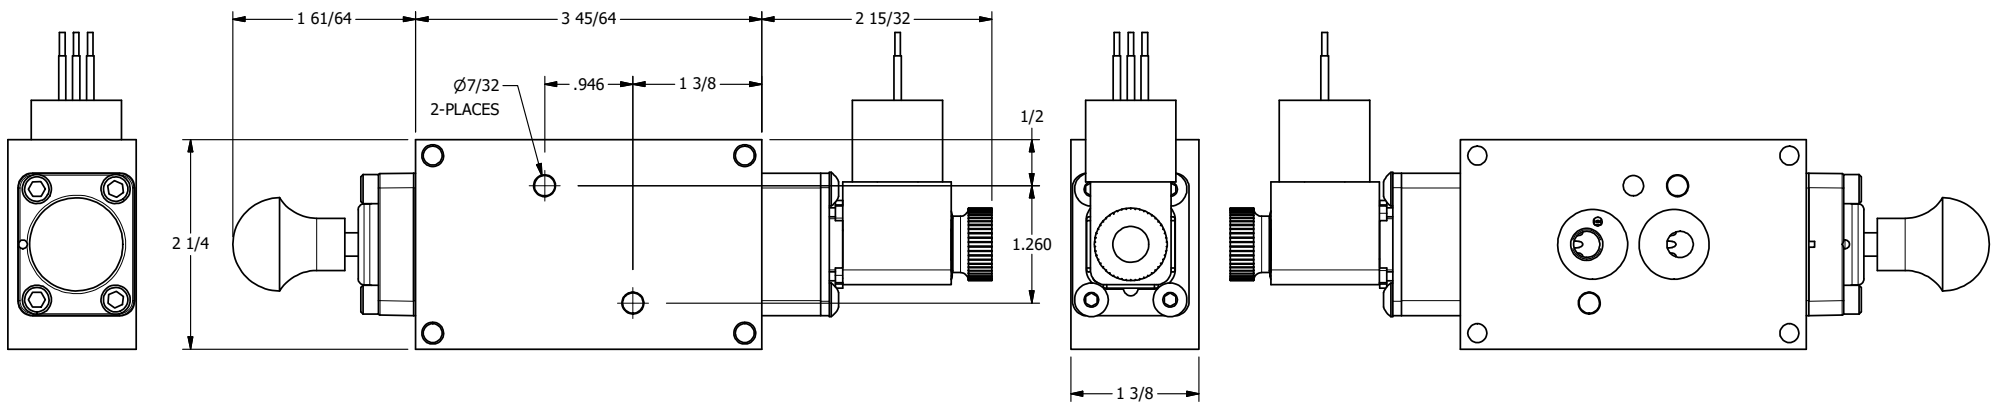

1/2"-14 NPT CONDUIT CONNECTION  
18" LEAD, 3-WIRE

1/4" NPTF PORTS  
3-PLACES

**AAA**  
PRODUCTS  
INTERNATIONAL

**AAA PRODUCTS  
INTERNATIONAL**  
7114 Harry Hines Blvd  
Dallas, TX 75235

TITLE: 1/4" NAMUR, SNGL SOL, 2 POS,  
SPR RTRN, MOLD-OVER, BR/SS,  
EXCLDR, SPOOL OVRD

DRAWING NO.:  
DIM\_ZNSO2JLOS

THE INFORMATION CONTAINED WITHIN THIS DOCUMENT IS PROPRIETARY TO AAA PRODUCTS AND MAY NOT BE DISCLOSED WITHOUT PRIOR WRITTEN CONSENT