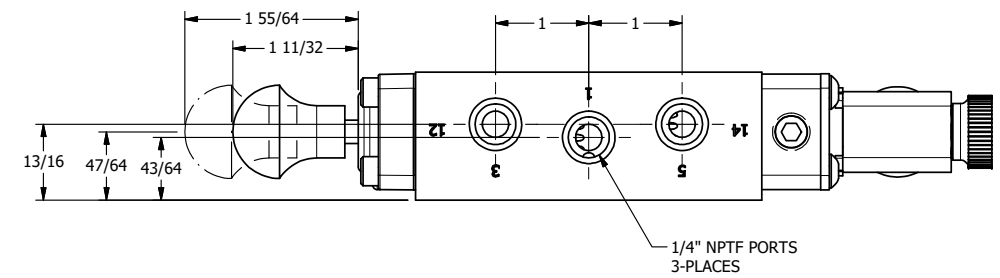

1/2"-14 NPT CONDUIT CONNECTION  
18" LEAD, 3-WIRE

1/4" NPTF PORTS  
3-PLACES

**AAA**  
PRODUCTS  
INTERNATIONAL

**AAA PRODUCTS  
INTERNATIONAL**  
7114 Harry Hines Blvd  
Dallas, TX 75235

TITLE: 1/4" NAMUR, SNGL SOL, 2 POS,  
SPR RTRN, MOLD-OVER, BR/SS,  
EXCLDR, SPOOL OVRD