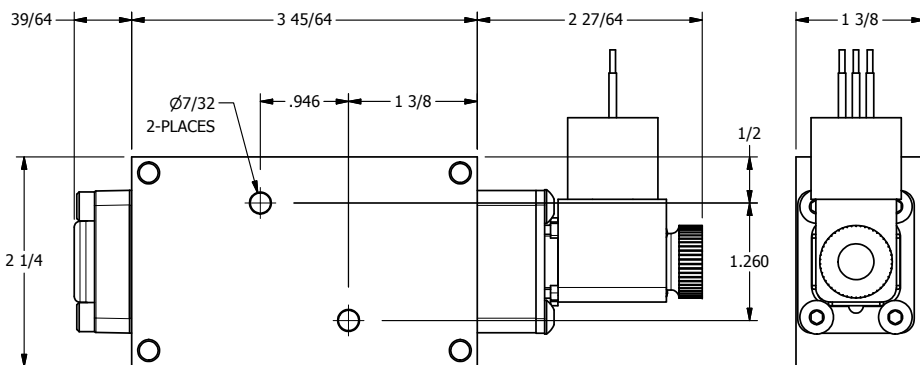

1/2"-14 NPT CONDUIT
CONNECTION
18" LEAD, 3 WIRE

1/4" NPTF PORTS
3-PLACES

TITLE: 1/4" NAMUR, SNGL SOL, 2 POS,
SPRING RTRN, BRASS & STAINLESS,
MOLD-OVER, DUST EXCLDR

DRAWING NO.:
DIM_ZNSO2JL

4

3

2

1