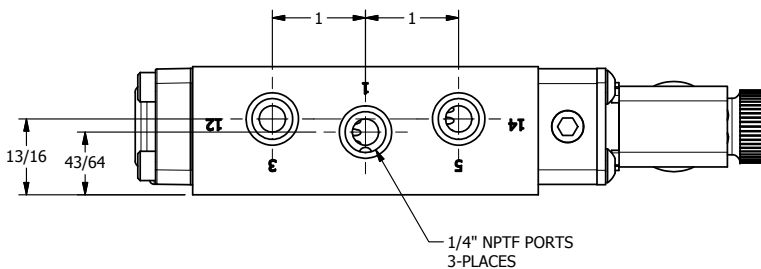

1/2"-14 NPT CONDUIT
CONNECTION
18" LEAD, 3 WIRE

1/4" NPTF PORTS
3-PLACES

TITLE: 1/4" NAMUR, SNGL SOL, 2 POS,
SPRING RTRN, BRASS & STAINLESS,
MOLD-OVER, DUST EXCLDR

DRAWING NO.:
DIM_ZNSO2JL

4

3

2

1