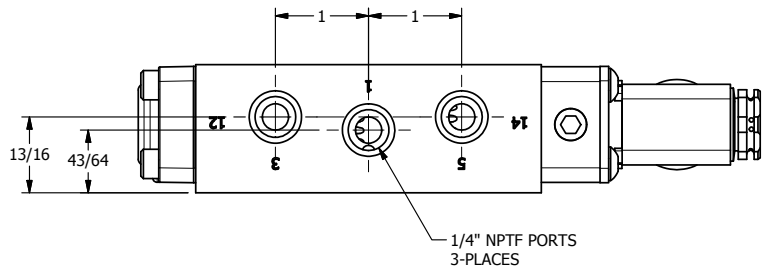

4

3

2

1

1/2"-14 NPT CONDUIT
CONNECTION
18" LEAD, 3 WIRE

1/4" NPTF PORTS
3-PLACES

AAA
PRODUCTS
INTERNATIONAL
**AAA PRODUCTS
INTERNATIONAL**
7114 Harry Hines Blvd
Dallas, TX 75235

TITLE: 1/4" NAMUR, SNGL SOL, 2 POS,
SPR RTRN, BRASS & STAINLESS,
MOLD-OVER, SIDE VENT