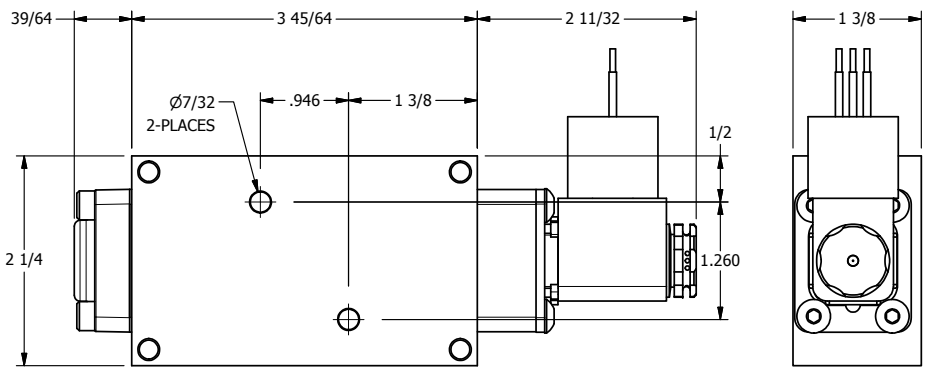

4

3

2

1

1/2"-14 NPT CONDUIT
CONNECTION
18" LEAD, 3 WIRE

1/4" NPTF PORTS
3-PLACES

AAA
PRODUCTS
INTERNATIONAL
**AAA PRODUCTS
INTERNATIONAL**
7114 Harry Hines Blvd
Dallas, TX 75235

TITLE: 1/4" NAMUR, SNGL SOL, 2 POS,
SPR RTRN, BRASS & STAINLESS,
MOLD-OVER, SIDE VENT

DRAWING NO.:
DIM_ZNSO2JC

THE INFORMATION CONTAINED WITHIN THIS DOCUMENT IS PROPRIETARY TO AAA PRODUCTS AND MAY NOT BE DISCLOSED WITHOUT PRIOR WRITTEN CONSENT

4

3

2

1