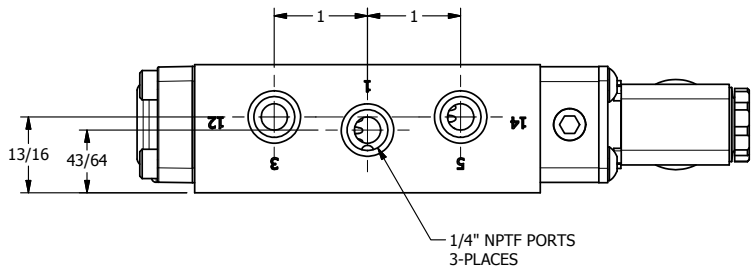

4

3

2

1

1/2"-14 NPT CONDUIT
CONNECTION
18" LEAD, 3 WIRE

1/4" NPTF PORTS
3-PLACES

AAA
PRODUCTS
INTERNATIONAL

**AAA PRODUCTS
INTERNATIONAL**
7114 Harry Hines Blvd
Dallas, TX 75235

TITLE: 1/4" NAMUR, SNGL SOL, 2 POS,
SPR RTRN, BRASS & STAINLESS,
MOLD-OVER

DRAWING NO.:
DIM_ZNSO2J

THE INFORMATION CONTAINED WITHIN THIS DOCUMENT IS PROPRIETARY TO AAA PRODUCTS AND MAY NOT BE DISCLOSED WITHOUT PRIOR WRITTEN CONSENT