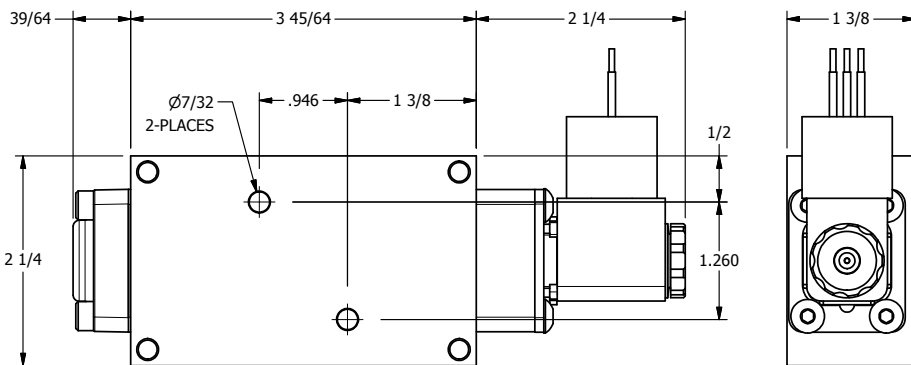

4

3

2

1

1/2"-14 NPT CONDUIT
CONNECTION
18" LEAD, 3 WIRE

1/4" NPTF PORTS
3-PLACES

AAA
PRODUCTS
INTERNATIONAL

**AAA PRODUCTS
INTERNATIONAL**
7114 Harry Hines Blvd
Dallas, TX 75235

TITLE: 1/4" NAMUR, SNGL SOL, 2 POS,
SPR RTRN, BRASS & STAINLESS,
MOLD-OVER

DRAWING NO.:
DIM_ZNSO2J

THE INFORMATION CONTAINED WITHIN THIS DOCUMENT IS PROPRIETARY TO AAA PRODUCTS AND MAY NOT BE DISCLOSED WITHOUT PRIOR WRITTEN CONSENT