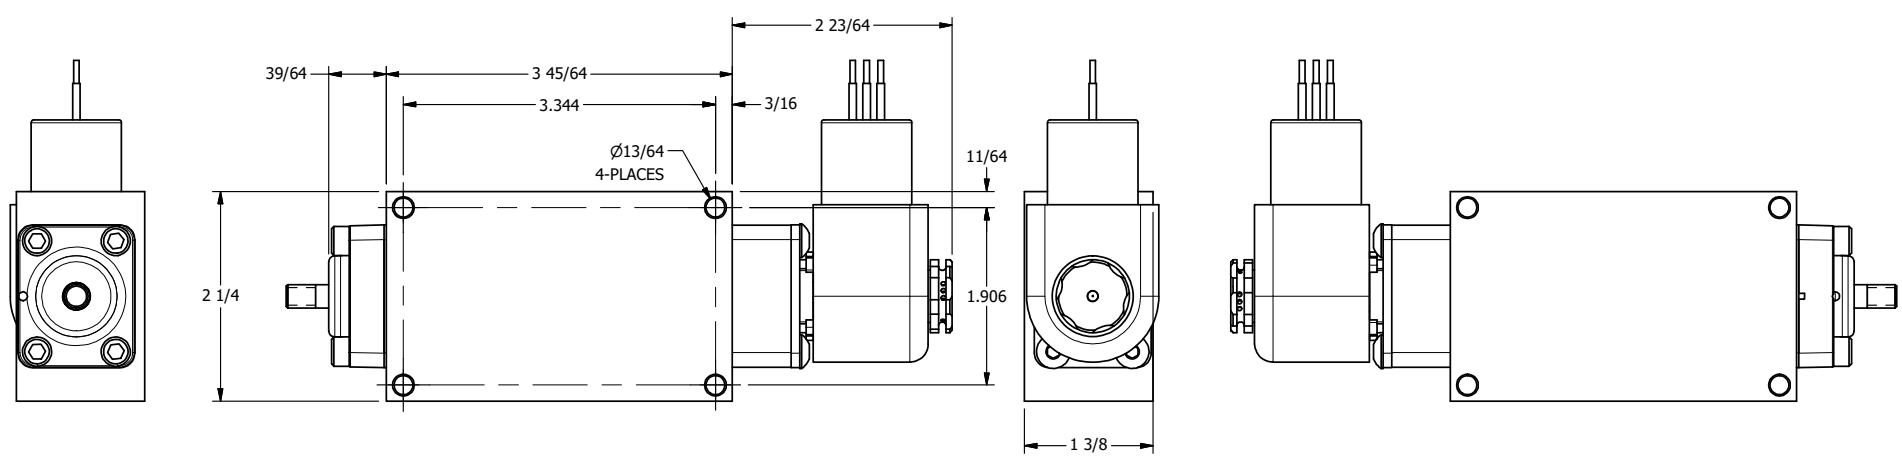

4 3 2 1

**AAA**  
PRODUCTS  
INTERNATIONAL

**AAA PRODUCTS  
INTERNATIONAL**  
7114 Harry Hines Blvd  
Dallas, TX 75235

TITLE: 3/8" SIDE PORT, SNGL SOL, 2 POS,  
SPR RTRN, EXPL PROOF, BR/SS,  
THREADED INDICATOR PIN

DRAWING NO.:  
DIM\_ZES03XCK

4 3 2 1

THE INFORMATION CONTAINED WITHIN THIS DOCUMENT IS PROPRIETARY TO AAA PRODUCTS AND MAY NOT BE DISCLOSED WITHOUT PRIOR WRITTEN CONSENT