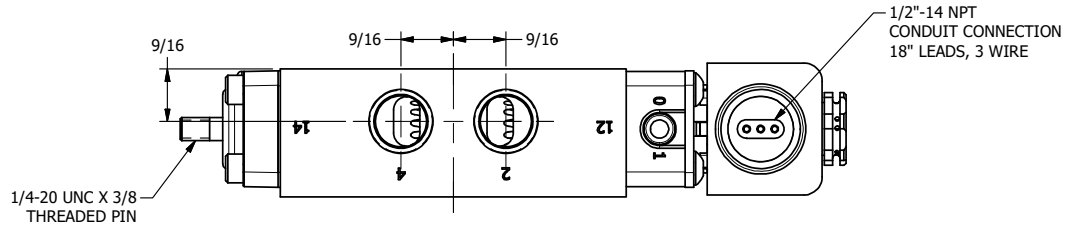

4 3 2 1

**AAA**  
PRODUCTS  
INTERNATIONAL

**AAA PRODUCTS  
INTERNATIONAL**  
7114 Harry Hines Blvd  
Dallas, TX 75235

TITLE: 3/8" SIDE PORT, SNGL SOL, 2 POS,  
SPR RTRN, EXPL PROOF, BR/SS,  
THREADED INDICATOR PIN

DRAWING NO.:  
DIM\_ZES03XCK

4 3 2 1

THE INFORMATION CONTAINED WITHIN THIS DOCUMENT IS PROPRIETARY TO AAA PRODUCTS AND MAY NOT BE DISCLOSED WITHOUT PRIOR WRITTEN CONSENT