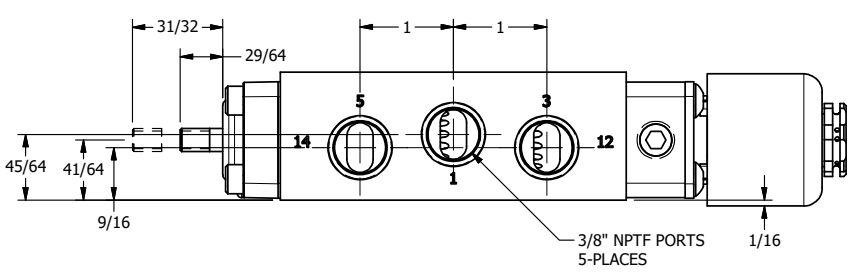

4 3 2 1

**AAA**  
PRODUCTS  
INTERNATIONAL

**AAA PRODUCTS  
INTERNATIONAL**  
7114 Harry Hines Blvd  
Dallas, TX 75235

TITLE: 3/8" SIDE PORT, SNGL SOL, 2 POS,  
SPR RTRN, EXPL PROOF, BR/SS,  
THREADED INDICATOR PIN

DRAWING NO.:  
DIM\_ZES03XCK

4 3 2 1

THE INFORMATION CONTAINED WITHIN THIS DOCUMENT IS PROPRIETARY TO AAA PRODUCTS AND MAY NOT BE DISCLOSED WITHOUT PRIOR WRITTEN CONSENT