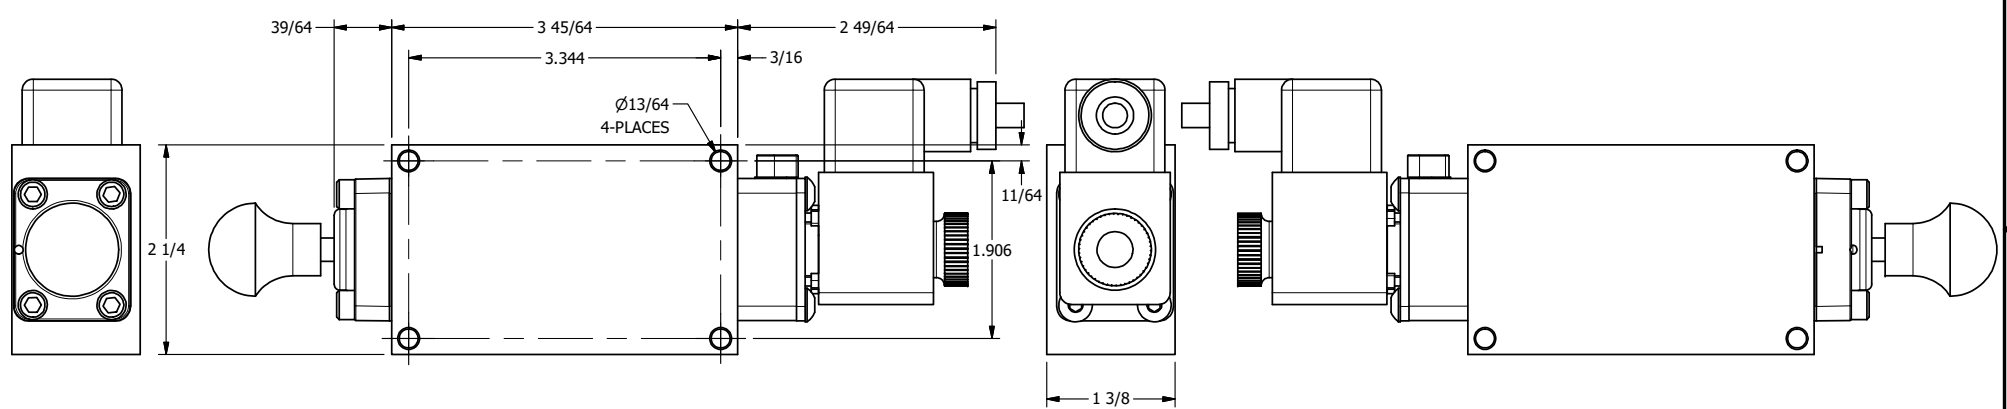

4 | 3 | 2 | 1

**AAA**  
PRODUCTS  
INTERNATIONAL

**AAA PRODUCTS  
INTERNATIONAL**  
7114 Harry Hines Blvd  
Dallas, TX 75235

TITLE:  $3/8$ " SIDE PORT, SNGL SOL, 2 POS,  
SPR RTRN, ATEX, BR/SS,  
LCKNG OVRD, EXCLDR, SPL OVRD

DRAWING NO.:  
**DIM\_ZESO3TOLOS**

4 | 3 | 2

THE INFORMATION CONTAINED WITHIN THIS DOCUMENT IS PROPRIETARY TO AAA PRODUCTS AND MAY NOT BE DISCLOSED WITHOUT PRIOR WRITTEN CONSENT