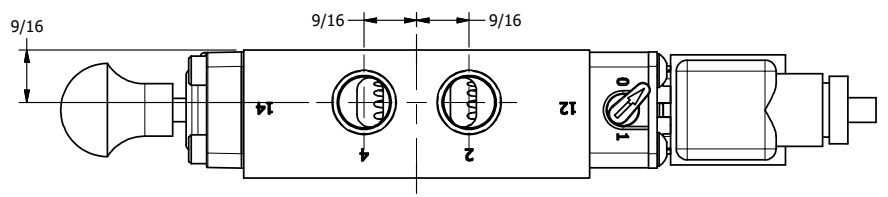

4 | 3 | 2 | 1

**AAA**  
PRODUCTS  
INTERNATIONAL

**AAA PRODUCTS  
INTERNATIONAL**  
7114 Harry Hines Blvd  
Dallas, TX 75235

TITLE:  $3/8$ " SIDE PORT, SNGL SOL, 2 POS,  
SPR RTRN, ATEX, BR/SS,  
LCKNG OVRD, EXCLDR, SPL OVRD

DRAWING NO.:  
**DIM\_ZESO3TOLOS**

4 | 3 | 2

THE INFORMATION CONTAINED WITHIN THIS DOCUMENT IS PROPRIETARY TO AAA PRODUCTS AND MAY NOT BE DISCLOSED WITHOUT PRIOR WRITTEN CONSENT