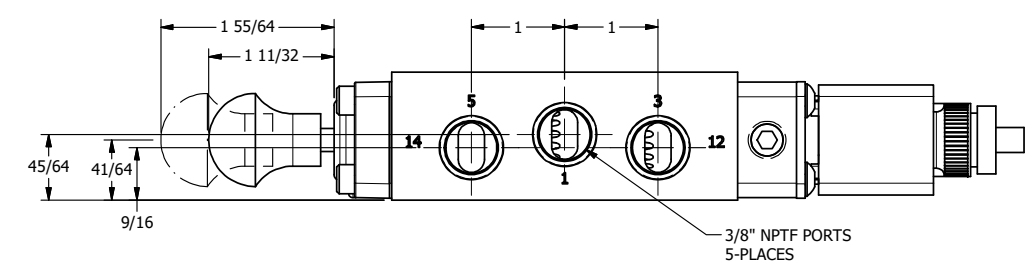

4 | 3 | 2 | 1

**AAA**  
PRODUCTS  
INTERNATIONAL

**AAA PRODUCTS  
INTERNATIONAL**  
7114 Harry Hines Blvd  
Dallas, TX 75235

TITLE:  $\frac{3}{8}$ " SIDE PORT, SNGL SOL, 2 POS,  
SPR RTRN, ATEX, BR/SS,  
EXCLDR, SPOOL OVRD

DRAWING NO.:  
DIM\_ZESO3TLOS

4 | 3 | 2 | 1

THE INFORMATION CONTAINED WITHIN THIS DOCUMENT IS PROPRIETARY TO AAA PRODUCTS AND MAY NOT BE DISCLOSED WITHOUT PRIOR WRITTEN CONSENT