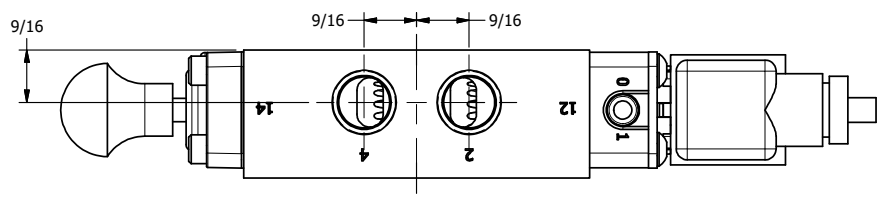

4 | 3 | 2 | 1

**AAA**  
PRODUCTS  
INTERNATIONAL

**AAA PRODUCTS  
INTERNATIONAL**  
7114 Harry Hines Blvd  
Dallas, TX 75235

TITLE:  $\frac{3}{8}$ " SIDE PORT, SNGL SOL, 2 POS,  
SPR RTRN, ATEX, BR/SS,  
EXCLDR, SPOOL OVRD

DRAWING NO.:  
DIM\_ZESO3TLOS

4 | 3 | 2 | 1

THE INFORMATION CONTAINED WITHIN THIS DOCUMENT IS PROPRIETARY TO AAA PRODUCTS AND MAY NOT BE DISCLOSED WITHOUT PRIOR WRITTEN CONSENT