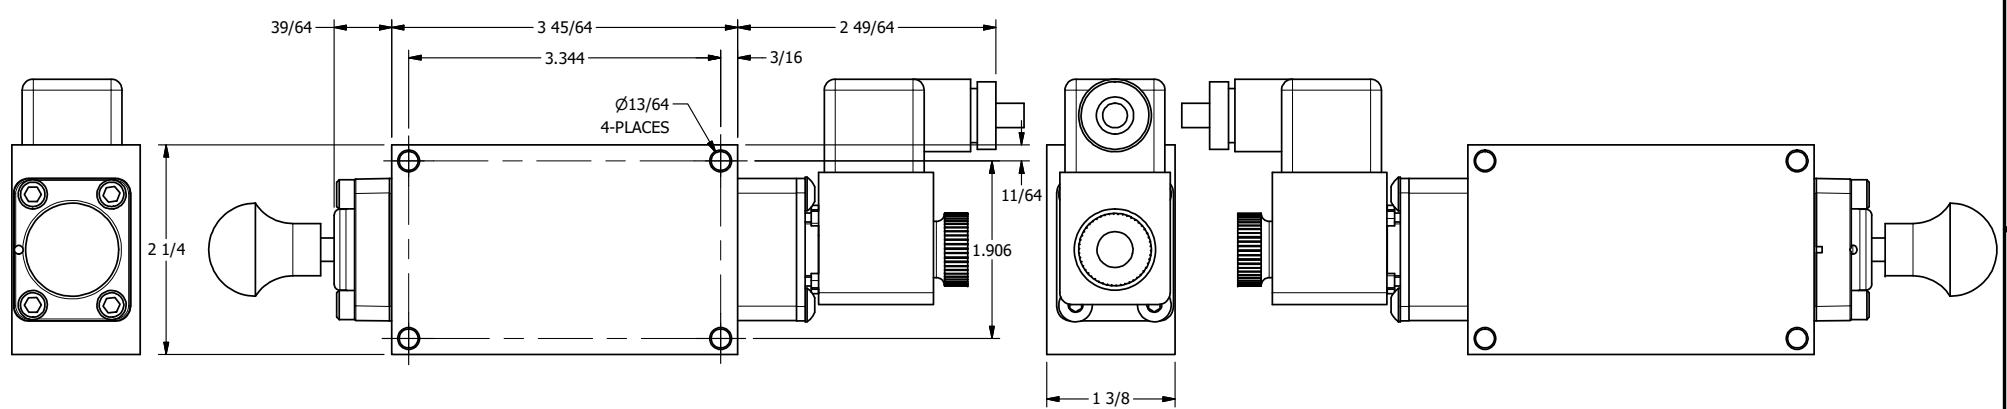

4 | 3 | 2 | 1

**AAA**  
PRODUCTS  
INTERNATIONAL

**AAA PRODUCTS  
INTERNATIONAL**  
7114 Harry Hines Blvd  
Dallas, TX 75235

TITLE:  $\frac{3}{8}$ " SIDE PORT, SNGL SOL, 2 POS,  
SPR RTRN, ATEX, BR/SS,  
EXCLDR, SPOOL OVRD

DRAWING NO.:  
DIM\_ZESO3TLOS

4 | 3 | 2 | 1

THE INFORMATION CONTAINED WITHIN THIS DOCUMENT IS PROPRIETARY TO AAA PRODUCTS AND MAY NOT BE DISCLOSED WITHOUT PRIOR WRITTEN CONSENT