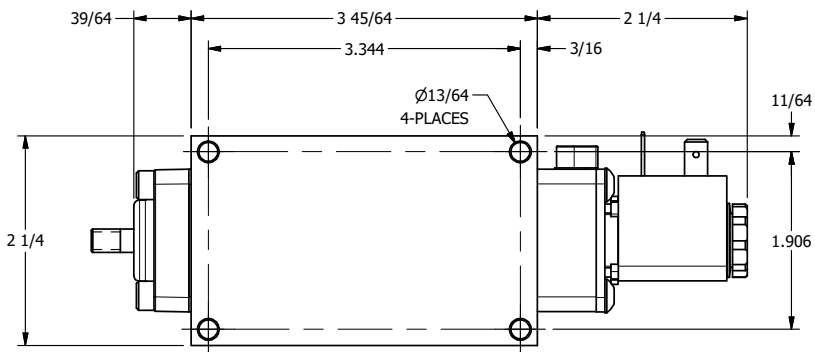

4

3

2

1

1/4-20 UNC X 3/8
THREADED PIN

11mm/INDUSTRIAL TYPE B
DIN 43650 STYLE

AAA
PRODUCTS
INTERNATIONAL

**AAA PRODUCTS
INTERNATIONAL**
7114 Harry Hines Blvd
Dallas, TX 75235

TITLE: 3/8" SIDE PORT, SNGL SOL, 2 POS,
SPRING RTRN, BRASS & STAINLESS,
LCKNG OVRD, THREADED INDCTR PIN

DRAWING NO.:
DIM_ZESO3OK

THE INFORMATION CONTAINED WITHIN THIS DOCUMENT IS PROPRIETARY TO AAA PRODUCTS AND MAY NOT BE DISCLOSED WITHOUT PRIOR WRITTEN CONSENT