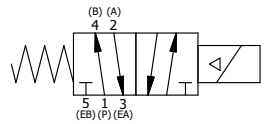

4

3

2

1

1/4-20 UNC X 3/8
THREADED PIN

11mm/INDUSTRIAL TYPE B
DIN 43650 STYLE

AAA
PRODUCTS
INTERNATIONAL

**AAA PRODUCTS
INTERNATIONAL**
7114 Harry Hines Blvd
Dallas, TX 75235

TITLE: 3/8" SIDE PORT, SNGL SOL, 2 POS,
SPRING RTRN, BRASS & STAINLESS,
LCKNG OVRD, THREADED INDCTR PIN

DRAWING NO.:
DIM_ZESO3OK

THE INFORMATION CONTAINED WITHIN THIS DOCUMENT IS PROPRIETARY TO AAA PRODUCTS AND MAY NOT BE DISCLOSED WITHOUT PRIOR WRITTEN CONSENT