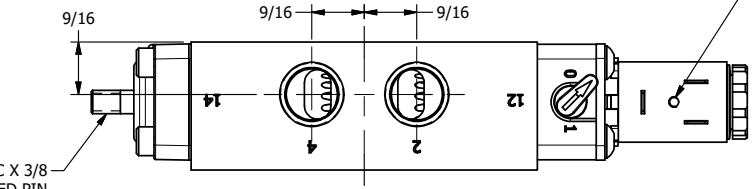

4

3

2

1

1/4-20 UNC X 3/8
THREADED PIN

11mm/INDUSTRIAL TYPE B
DIN 43650 STYLE

AAA
PRODUCTS
INTERNATIONAL

**AAA PRODUCTS
INTERNATIONAL**
7114 Harry Hines Blvd
Dallas, TX 75235

TITLE: 3/8" SIDE PORT, SNGL SOL, 2 POS,
SPRING RTRN, BRASS & STAINLESS,
LCKNG OVRD, THREADED INDCTR PIN

DRAWING NO.:
DIM_ZESO3OK

THE INFORMATION CONTAINED WITHIN THIS DOCUMENT IS PROPRIETARY TO AAA PRODUCTS AND MAY NOT BE DISCLOSED WITHOUT PRIOR WRITTEN CONSENT