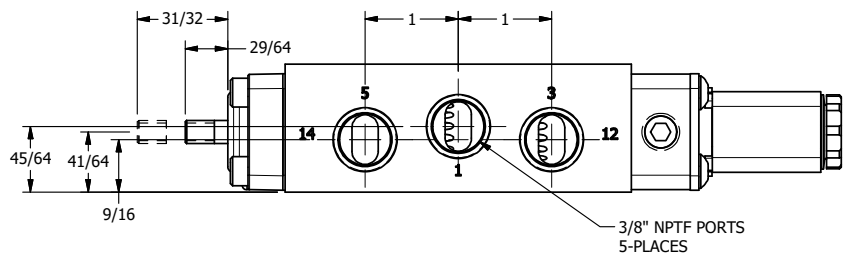

4

3

2

1

1/4-20 UNC X 3/8
THREADED PIN

11mm/INDUSTRIAL TYPE B
DIN 43650 STYLE

AAA
PRODUCTS
INTERNATIONAL

**AAA PRODUCTS
INTERNATIONAL**
7114 Harry Hines Blvd
Dallas, TX 75235

TITLE: 3/8" SIDE PORT, SNGL SOL, 2 POS,
SPRING RTRN, BRASS & STAINLESS,
LCKNG OVRD, THREADED INDCTR PIN

DRAWING NO.:
DIM_ZESO3OK

THE INFORMATION CONTAINED WITHIN THIS DOCUMENT IS PROPRIETARY TO AAA PRODUCTS AND MAY NOT BE DISCLOSED WITHOUT PRIOR WRITTEN CONSENT