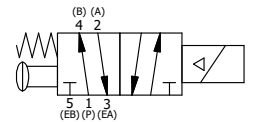

4 3 2 1

B

B

A

A

A

A

4 3 2

TITLE: 3/8" SIDE PORT, SNGL SOL, 2 POS,
SPR RTRN, FLYING LEAD, BR/SS,
SIDE VENT, SPOOL OVRD

DRAWING NO.:
DIM_ZESO3MCOS

THE INFORMATION CONTAINED WITHIN THIS DOCUMENT IS PROPRIETARY TO AAA PRODUCTS AND MAY NOT BE DISCLOSED WITHOUT PRIOR WRITTEN CONSENT