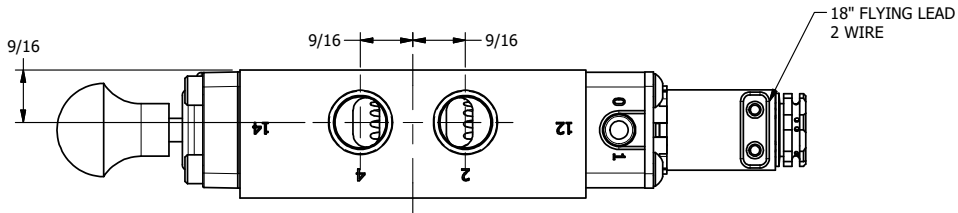

4 3 2 1

B

B

A

A

A

A

4 3 2

TITLE: 3/8" SIDE PORT, SNGL SOL, 2 POS,
SPR RTRN, FLYING LEAD, BR/SS,
SIDE VENT, SPOOL OVRD

DRAWING NO.:
DIM_ZESO3MCOS

THE INFORMATION CONTAINED WITHIN THIS DOCUMENT IS PROPRIETARY TO AAA PRODUCTS AND MAY NOT BE DISCLOSED WITHOUT PRIOR WRITTEN CONSENT