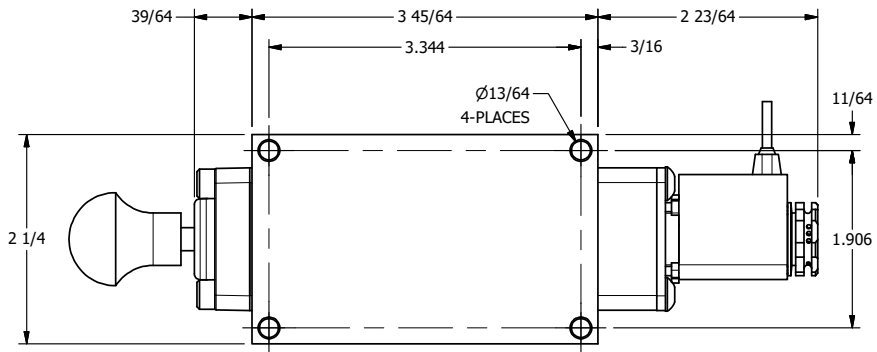

4 3 2 1

B

B

A

A

A

A

4 3 2

TITLE: 3/8" SIDE PORT, SNGL SOL, 2 POS,
SPR RTRN, FLYING LEAD, BR/SS,
SIDE VENT, SPOOL OVRD

DRAWING NO.:
DIM_ZESO3MCOS

THE INFORMATION CONTAINED WITHIN THIS DOCUMENT IS PROPRIETARY TO AAA PRODUCTS AND MAY NOT BE DISCLOSED WITHOUT PRIOR WRITTEN CONSENT