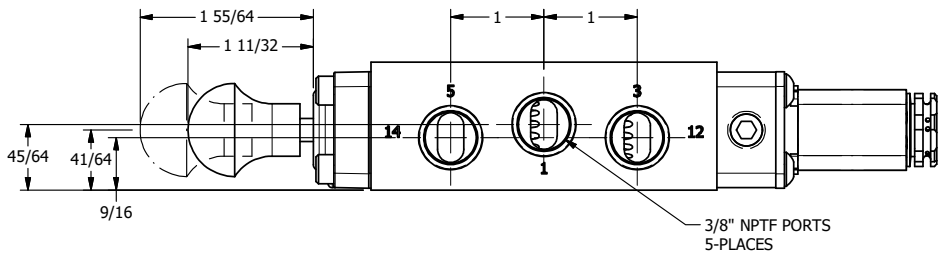

4 3 2 1

B

B

A

A

A

A

4 3 2

TITLE: 3/8" SIDE PORT, SNGL SOL, 2 POS,
SPR RTRN, FLYING LEAD, BR/SS,
SIDE VENT, SPOOL OVRD

DRAWING NO.:
DIM_ZESO3MCOS

THE INFORMATION CONTAINED WITHIN THIS DOCUMENT IS PROPRIETARY TO AAA PRODUCTS AND MAY NOT BE DISCLOSED WITHOUT PRIOR WRITTEN CONSENT