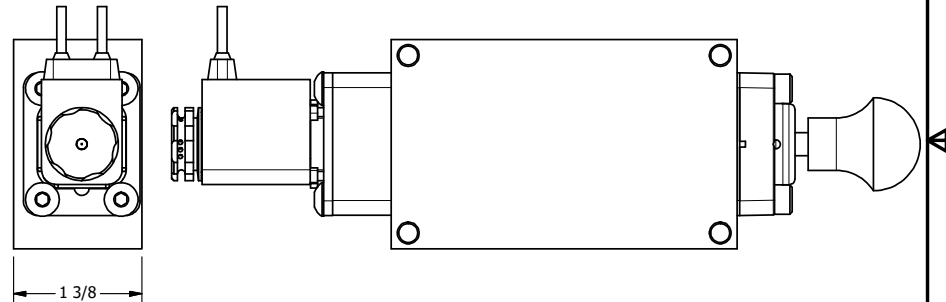

4 3 2 1

B

B

A

A

A

A

4 3 2

TITLE: 3/8" SIDE PORT, SNGL SOL, 2 POS,
SPR RTRN, FLYING LEAD, BR/SS,
SIDE VENT, SPOOL OVRD

DRAWING NO.:
DIM_ZESO3MCOS

THE INFORMATION CONTAINED WITHIN THIS DOCUMENT IS PROPRIETARY TO AAA PRODUCTS AND MAY NOT BE DISCLOSED WITHOUT PRIOR WRITTEN CONSENT