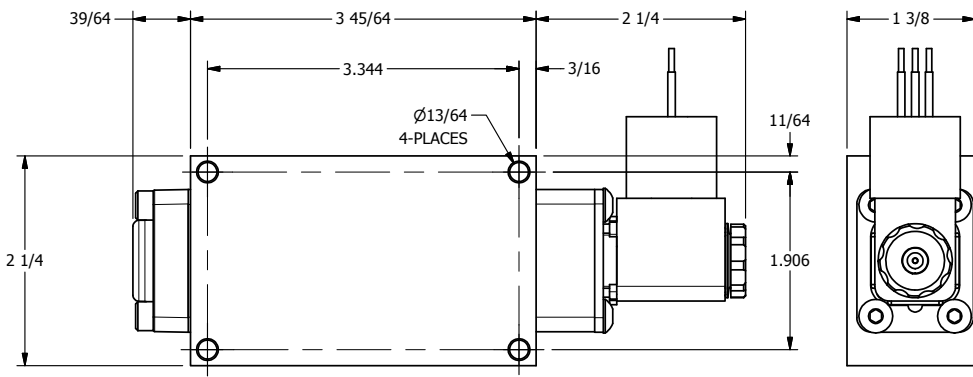

1/2"-14 NPT CONDUIT CONNECTION
18" LEAD, 3 WIRE

3/8" NPTF PORTS
5-PLACES

AAA
PRODUCTS
INTERNATIONAL

**AAA PRODUCTS
INTERNATIONAL**
7114 Harry Hines Blvd
Dallas, TX 75235

TITLE: 3/8" SIDE PORT, SNGL SOL, 2 POS,
SPRING RTRN, BRASS & STAINLESS,
MOLD-OVER

DRAWING NO.:
DIM_ZES03J

THE INFORMATION CONTAINED WITHIN THIS DOCUMENT IS PROPRIETARY TO AAA PRODUCTS AND MAY NOT BE DISCLOSED WITHOUT PRIOR WRITTEN CONSENT