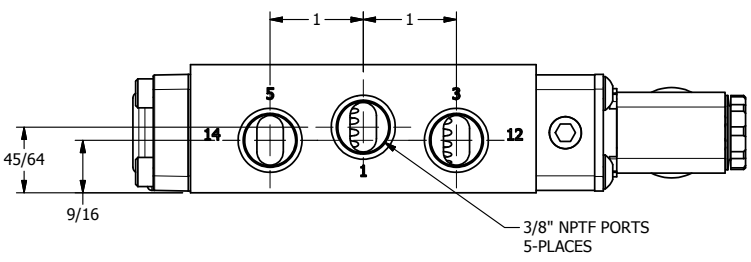

1/2"-14 NPT CONDUIT CONNECTION
18" LEAD, 3 WIRE

3/8" NPTF PORTS
5-PLACES

AAA
PRODUCTS
INTERNATIONAL

**AAA PRODUCTS
INTERNATIONAL**
7114 Harry Hines Blvd
Dallas, TX 75235

TITLE: 3/8" SIDE PORT, SNGL SOL, 2 POS,
SPRING RTRN, BRASS & STAINLESS,
MOLD-OVER