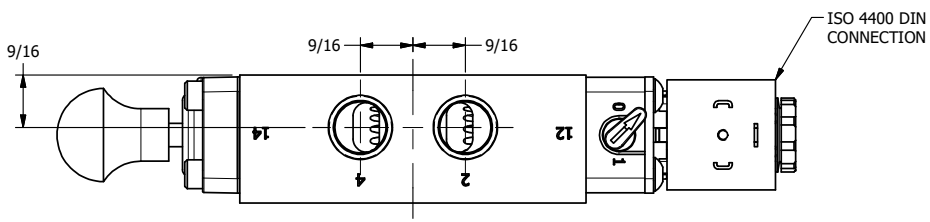

4 3 2 1

B

B

A

A

4 3 2

TITLE: 3/8" SIDE PORT, SNGL SOL, 2 POS,
SPR RTRN, BR & SS, HIGH TMP COIL,
LCKNG OVRD, SPOOL OVRD

DRAWING NO.:
DIM_ZESO3HOOS