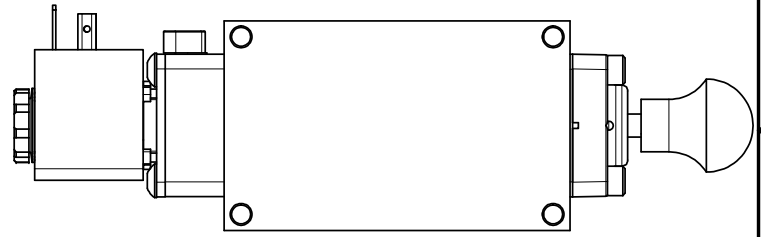

4 3 2 1

B

B

A

A

4 3 2

TITLE: 3/8" SIDE PORT, SNGL SOL, 2 POS,
SPR RTRN, BR & SS, HIGH TMP COIL,
LCKNG OVRD, SPOOL OVRD

DRAWING NO.:
DIM_ZESO3HOOS