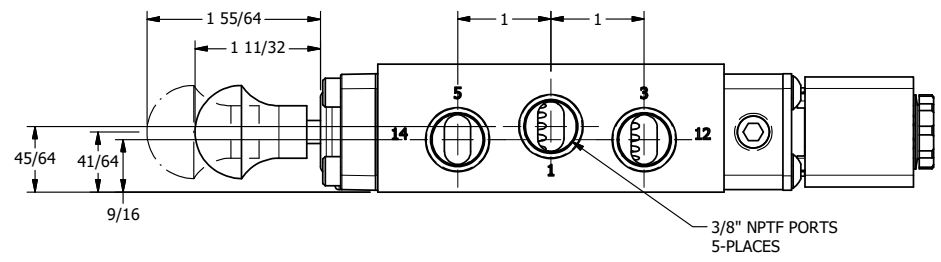

4 3 2 1

B

B

A

A

4 3 2

TITLE: 3/8" SIDE PORT, SNGL SOL, 2 POS,
SPR RTRN, BR & SS, HIGH TMP COIL,
LCKNG OVRD, SPOOL OVRD

DRAWING NO.:
DIM_ZESO3HOOS