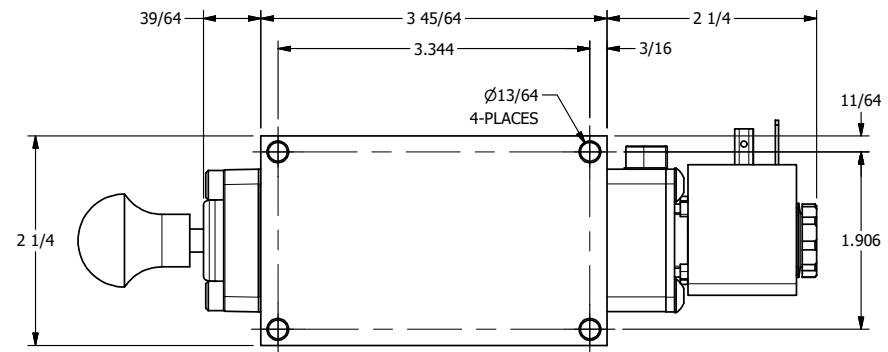

4 3 2 1

B

B

A

A

4 3 2

TITLE: 3/8" SIDE PORT, SNGL SOL, 2 POS,
SPR RTRN, BR & SS, HIGH TMP COIL,
LCKNG OVRD, SPOOL OVRD

DRAWING NO.:
DIM_ZESO3HOOS