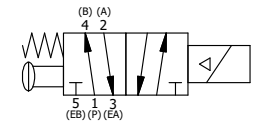

4 3 2 1

B

B

A

A

4 3 2

TITLE: 3/8" SIDE PORT, SNGL SOL, 2 POS,
SPR RTRN, BR & SS, HIGH TMP COIL,
LCKNG OVRD, SPOOL OVRD

DRAWING NO.:
DIM_ZESO3HOOS