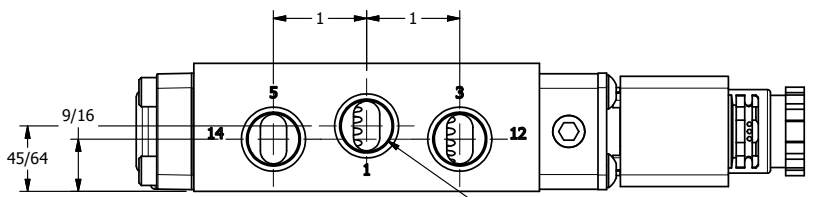

4 3 2 1

B

B

A

A

3/8" CORD GRIP DIN CAP INCLUDED  
FORM A, ACC. TO EN 175301-803,  
ISO 4400

3/8" NPTF PORTS  
5-PLACES

**AAA**  
PRODUCTS  
INTERNATIONAL

**AAA PRODUCTS  
INTERNATIONAL**  
7114 Harry Hines Blvd  
Dallas, TX 75235

TITLE: 3/8" SIDE PORT, SNGL SOL, 2 POS,  
SPR RTRN, BRASS & SS, INTR SAFE,  
24VDC, SIDE VENT

DRAWING NO.:  
DIM\_ZES03AC

4 3 2 1