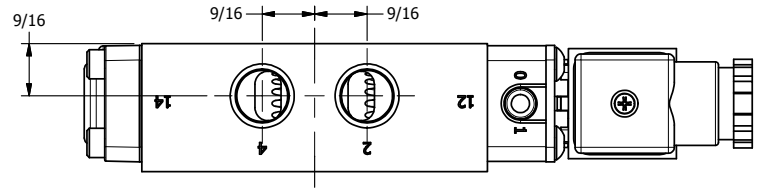

4 3 2 1

B

B

A

A

3/8" CORD GRIP DIN CAP INCLUDED  
FORM A, ACC. TO EN 175301-803,  
ISO 4400

3/8" NPTF PORTS  
5-PLACES

**AAA**  
PRODUCTS  
INTERNATIONAL

**AAA PRODUCTS  
INTERNATIONAL**  
7114 Harry Hines Blvd  
Dallas, TX 75235

TITLE: 3/8" SIDE PORT, SNGL SOL, 2 POS,  
SPR RTRN, BRASS & SS, INTR SAFE,  
24VDC, SIDE VENT

DRAWING NO.:  
DIM\_ZES03AC

4 3 2 1