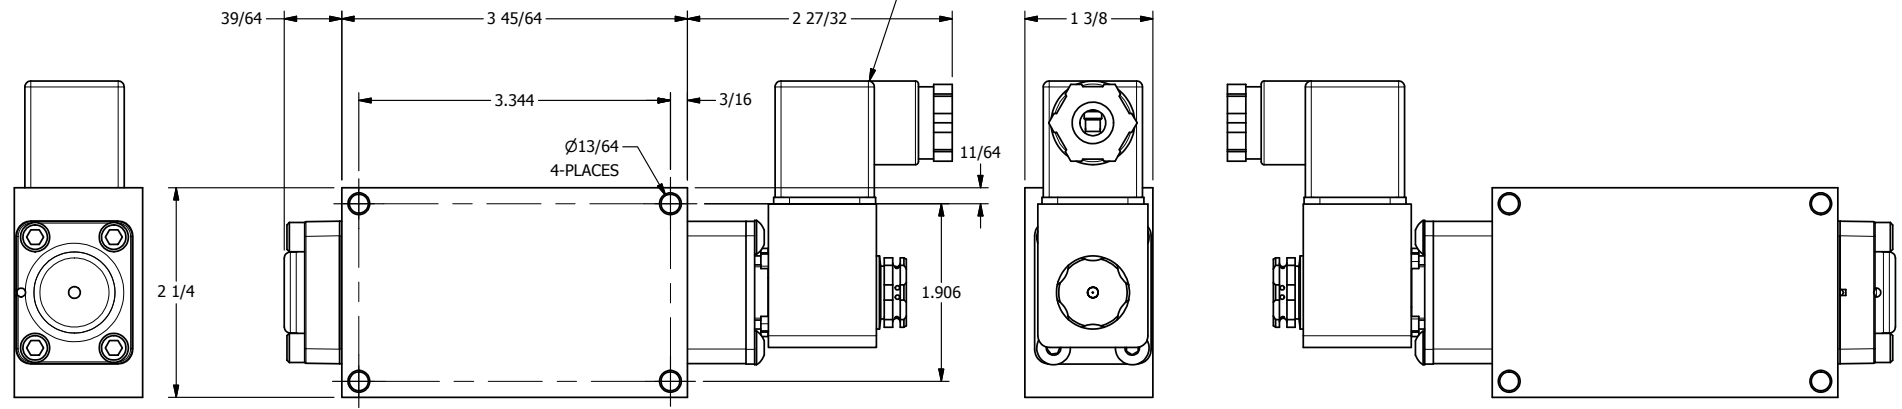

4 3 2 1

B

B

A

A

3/8" CORD GRIP DIN CAP INCLUDED  
FORM A, ACC. TO EN 175301-803,  
ISO 4400

3/8" NPTF PORTS  
5-PLACES

**AAA**  
PRODUCTS  
INTERNATIONAL

**AAA PRODUCTS  
INTERNATIONAL**  
7114 Harry Hines Blvd  
Dallas, TX 75235

TITLE: 3/8" SIDE PORT, SNGL SOL, 2 POS,  
SPR RTRN, BRASS & SS, INTR SAFE,  
24VDC, SIDE VENT

DRAWING NO.:  
DIM\_ZES03AC

4 3 2 1