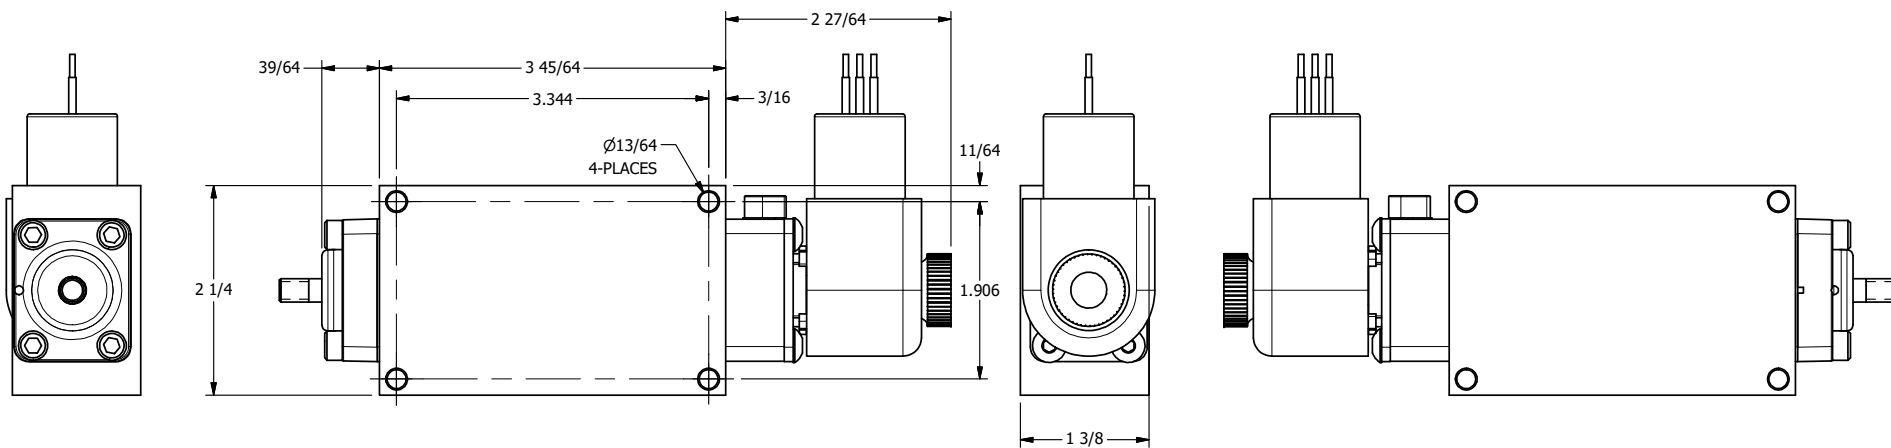

4

3

2

1

B

B

A

A

A

A

AAA
PRODUCTS
INTERNATIONAL

**AAA PRODUCTS
INTERNATIONAL**
7114 Harry Hines Blvd
Dallas, TX 75235

TITLE: 1/4" SIDE PORT, SNGL SOL, 2 POS,
SPR RTRN, EXPL PROOF, BR/SS,
LCKNG OVRD, EXCLDR, THD PIN

DRAWING NO.:
DIM_ZESO2XOLK

THE INFORMATION CONTAINED WITHIN THIS DOCUMENT IS PROPRIETARY TO AAA PRODUCTS AND MAY NOT BE DISCLOSED WITHOUT PRIOR WRITTEN CONSENT

4

1

3

A

2

1