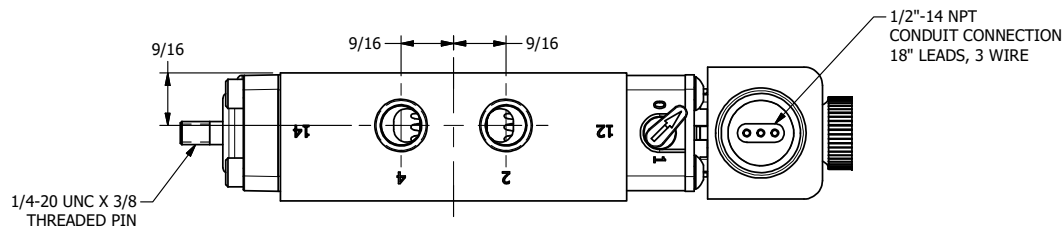

4

3

2

1

B

B

A

A

A

A

AAA
PRODUCTS
INTERNATIONAL

**AAA PRODUCTS
INTERNATIONAL**
7114 Harry Hines Blvd
Dallas, TX 75235

TITLE: 1/4" SIDE PORT, SNGL SOL, 2 POS,
SPR RTRN, EXPL PROOF, BR/SS,
LCKNG OVRD, EXCLDR, THD PIN

DRAWING NO.:
DIM_ZESO2XOLK

THE INFORMATION CONTAINED WITHIN THIS DOCUMENT IS PROPRIETARY TO AAA PRODUCTS AND MAY NOT BE DISCLOSED WITHOUT PRIOR WRITTEN CONSENT

4

1

3

A

2

1