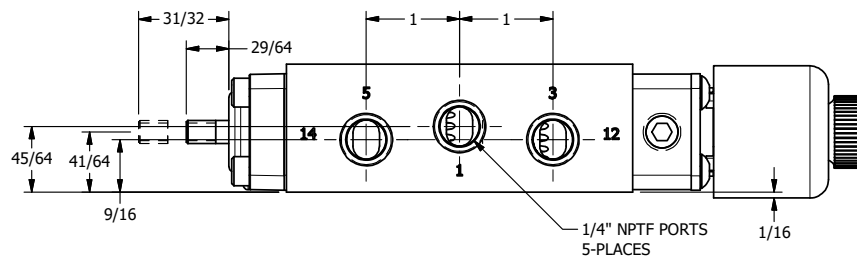

A

A

AAA
PRODUCTS
INTERNATIONAL

**AAA PRODUCTS
INTERNATIONAL**
7114 Harry Hines Blvd
Dallas, TX 75235

TITLE: 1/4" SIDE PORT, SNGL SOL, 2 POS,
SPR RTRN, EXPL PROOF, BR/SS,
LCKNG OVRD, EXCLDR, THD PIN

DRAWING NO.:
DIM_ZESO2XOLK