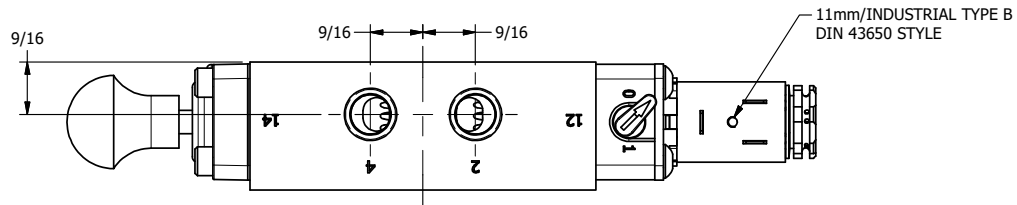

4 3 2 1

B

B

A

A

4 3 2

TITLE: 1/4" SIDE PORT, SNGL SOL, 2 POS,
SPRING RTRN, BRASS & SS,
SIDE VENT, SPOOL OVRD

DRAWING NO.:
DIM_ZESO2OCOS