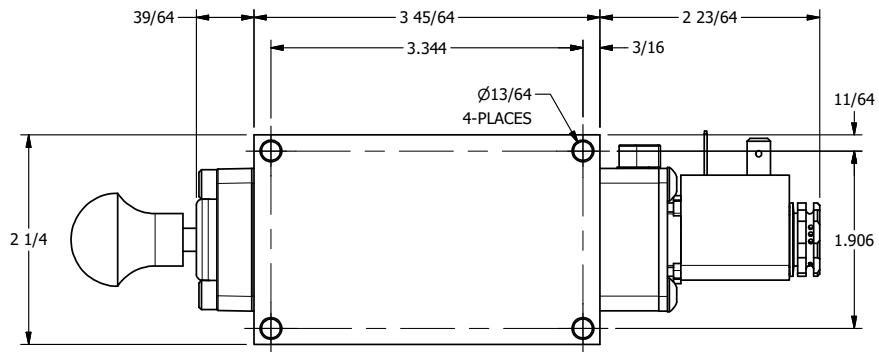

4 3 2 1

B

B

A

A

4 3 2

TITLE: 1/4" SIDE PORT, SNGL SOL, 2 POS,
SPRING RTRN, BRASS & SS,
SIDE VENT, SPOOL OVRD

DRAWING NO.:
DIM_ZESO2OCOS