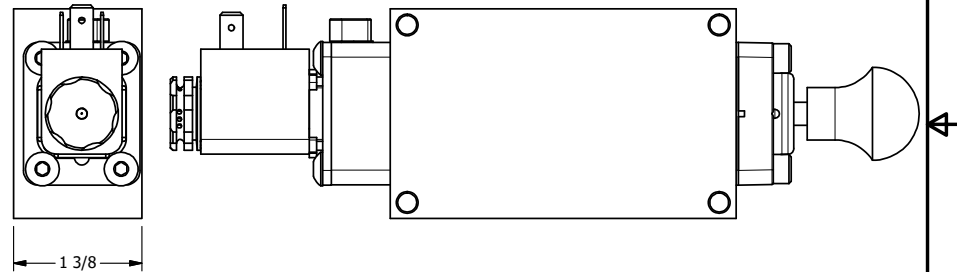

4 3 2 1

B

B

A

A

4 3 2

TITLE: 1/4" SIDE PORT, SNGL SOL, 2 POS,
SPRING RTRN, BRASS & SS,
SIDE VENT, SPOOL OVRD

DRAWING NO.:
DIM_ZESO2OCOS