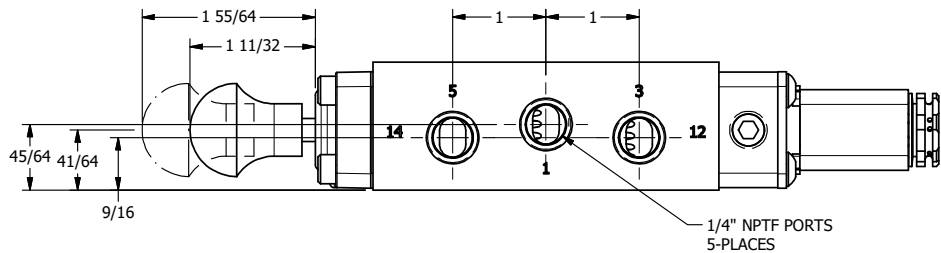

4 3 2 1

B

B

A

A

4 3 2

TITLE: 1/4" SIDE PORT, SNGL SOL, 2 POS,
SPRING RTRN, BRASS & SS,
SIDE VENT, SPOOL OVRD

DRAWING NO.:
DIM_ZESO2OCOS