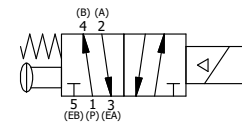

4 3 2 1

B

B

A

A

4 3 2

TITLE: 1/4" SIDE PORT, SNGL SOL, 2 POS,
SPRING RTRN, BRASS & SS,
SIDE VENT, SPOOL OVRD

DRAWING NO.:
DIM_ZESO2OCOS