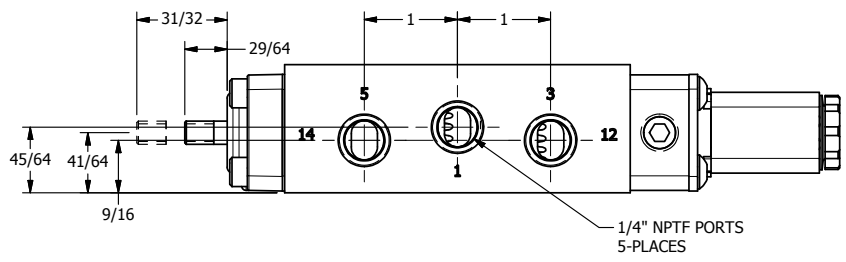

4 3 2 1

**AAA**  
PRODUCTS  
INTERNATIONAL  
7114 Harry Hines Blvd  
Dallas, TX 75235

TITLE: 1/4" SIDE PORT, SNGL SOL, 2 POS,  
SPR RTRN, BRASS & SS, FLYING LEAD,  
THREADED INDICATOR PIN

DRAWING NO.:  
DIM\_ZESO2MK