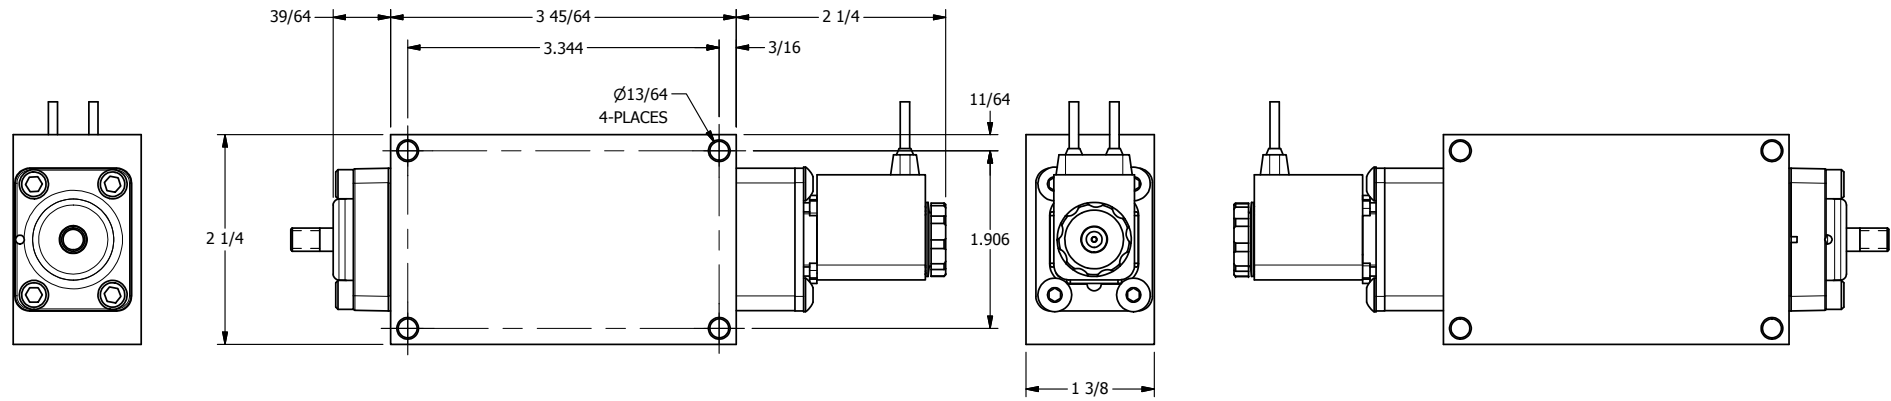

4 3 2 1

**AAA**  
PRODUCTS  
INTERNATIONAL  
7114 Harry Hines Blvd  
Dallas, TX 75235

TITLE: 1/4" SIDE PORT, SNGL SOL, 2 POS,  
SPR RTRN, BRASS & SS, FLYING LEAD,  
THREADED INDICATOR PIN

DRAWING NO.:  
DIM\_ZESO2MK