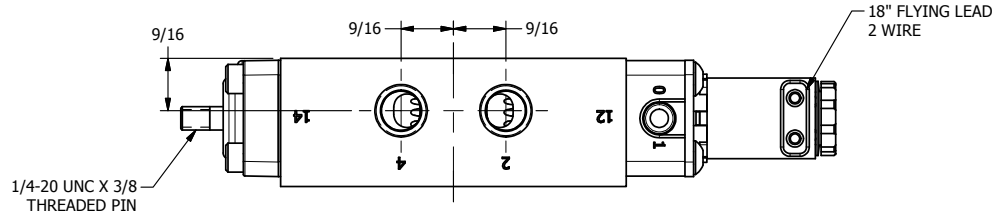

4 3 2 1

**AAA**  
PRODUCTS  
INTERNATIONAL  
7114 Harry Hines Blvd  
Dallas, TX 75235

TITLE: 1/4" SIDE PORT, SNGL SOL, 2 POS,  
SPR RTRN, BRASS & SS, FLYING LEAD,  
THREADED INDICATOR PIN

DRAWING NO.:  
DIM\_ZESO2MK