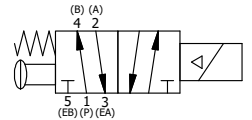

4 3 2 1

B

B

A

A

A

A

4 3 2 1

TITLE: 1/4" SIDE PORT, SNGL SOL, 2 POS,
SPR RTRN, FLYING LEAD, BR/SS,
SIDE VENT, SPOOL OVRD

DRAWING NO.:
DIM_ZESO2MCOS

THE INFORMATION CONTAINED WITHIN THIS DOCUMENT IS PROPRIETARY TO AAA PRODUCTS AND MAY NOT BE DISCLOSED WITHOUT PRIOR WRITTEN CONSENT