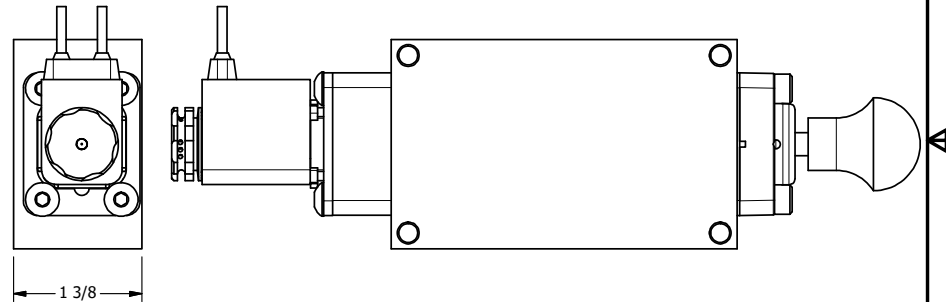

4 3 2 1

B

B

A

A

A

A

4 3 2 1

TITLE: 1/4" SIDE PORT, SNGL SOL, 2 POS,
SPR RTRN, FLYING LEAD, BR/SS,
SIDE VENT, SPOOL OVRD

DRAWING NO.:
DIM_ZESO2MCOS

THE INFORMATION CONTAINED WITHIN THIS DOCUMENT IS PROPRIETARY TO AAA PRODUCTS AND MAY NOT BE DISCLOSED WITHOUT PRIOR WRITTEN CONSENT