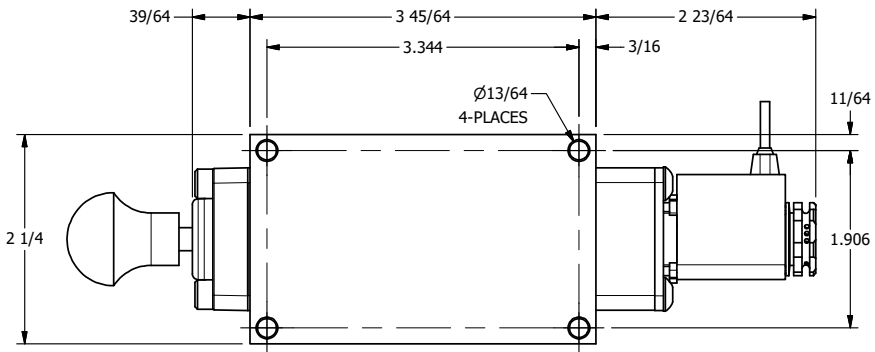

4 3 2 1

B

B

A

A

A

A

4 3 2 1

TITLE: 1/4" SIDE PORT, SNGL SOL, 2 POS,
SPR RTRN, FLYING LEAD, BR/SS,
SIDE VENT, SPOOL OVRD

DRAWING NO.:
DIM_ZESO2MCOS

THE INFORMATION CONTAINED WITHIN THIS DOCUMENT IS PROPRIETARY TO AAA PRODUCTS AND MAY NOT BE DISCLOSED WITHOUT PRIOR WRITTEN CONSENT