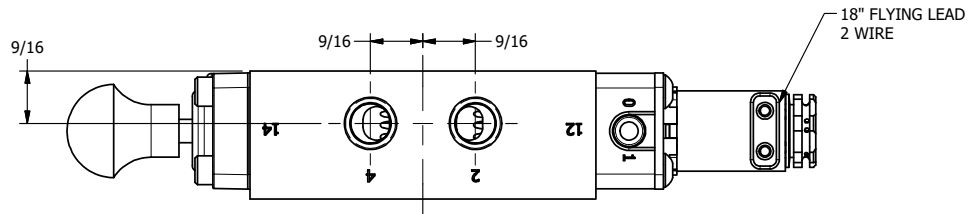

4 3 2 1

B

B

A

A

A

A

4 3 2 1

TITLE: 1/4" SIDE PORT, SNGL SOL, 2 POS,
SPR RTRN, FLYING LEAD, BR/SS,
SIDE VENT, SPOOL OVRD

DRAWING NO.:
DIM_ZESO2MCOS

THE INFORMATION CONTAINED WITHIN THIS DOCUMENT IS PROPRIETARY TO AAA PRODUCTS AND MAY NOT BE DISCLOSED WITHOUT PRIOR WRITTEN CONSENT