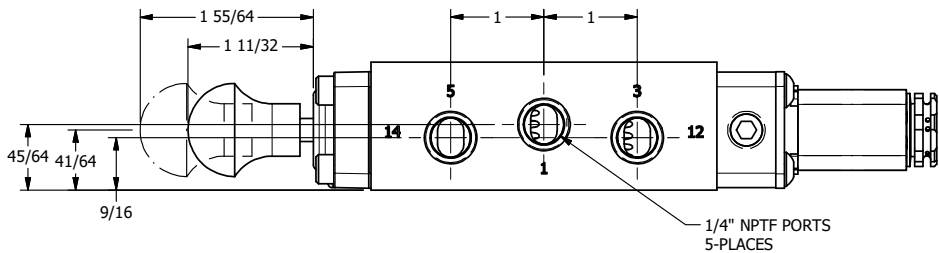

4 3 2 1

B

B

A

A

A

A

4 3 2 1

TITLE: 1/4" SIDE PORT, SNGL SOL, 2 POS,
SPR RTRN, FLYING LEAD, BR/SS,
SIDE VENT, SPOOL OVRD

DRAWING NO.:
DIM_ZESO2MCOS

THE INFORMATION CONTAINED WITHIN THIS DOCUMENT IS PROPRIETARY TO AAA PRODUCTS AND MAY NOT BE DISCLOSED WITHOUT PRIOR WRITTEN CONSENT