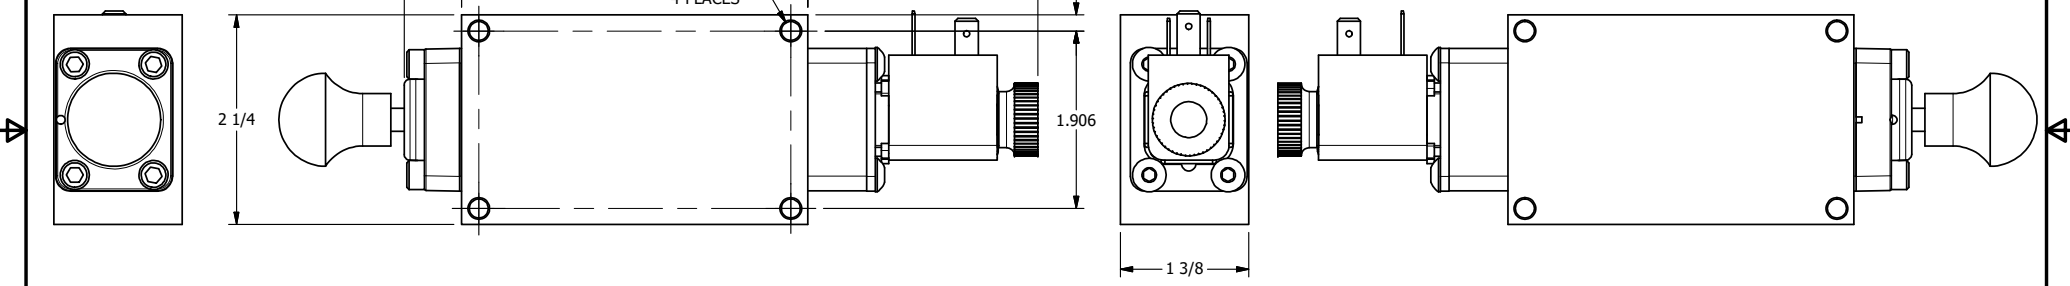

4 | 3 | 2 | 1

B

B

A

A

	AAA PRODUCTS INTERNATIONAL 7114 Harry Hines Blvd Dallas, TX 75235	TITLE: 1/4" SIDE PORT, SNGL SOL, 2 POS, SPRING RTRN, BRASS & SS, DUST EXCLDR, SPOOL OVRD	DRAWING NO.: DIM_ZESO2LOS
--	--	---	-------------------------------------