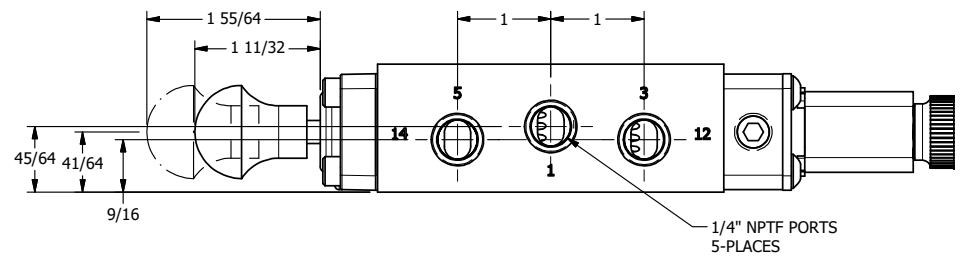

4 | 3 | 2 | 1

B

B

A

A

	AAA PRODUCTS INTERNATIONAL 7114 Harry Hines Blvd Dallas, TX 75235	TITLE: 1/4" SIDE PORT, SNGL SOL, 2 POS, SPRING RTRN, BRASS & SS, DUST EXCLDR, SPOOL OVRD	DRAWING NO.: DIM_ZESO2LOS
--	--	---	-------------------------------------