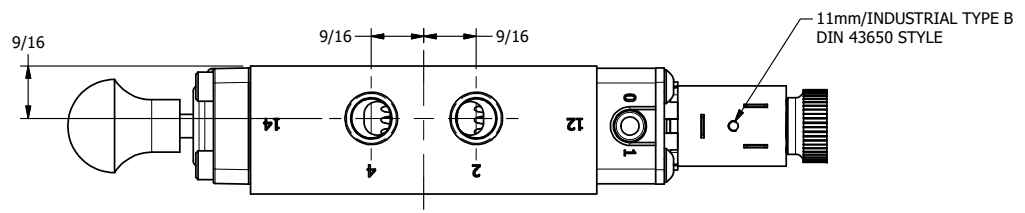

4 | 3 | 2 | 1

B

B

A

A

	AAA PRODUCTS INTERNATIONAL 7114 Harry Hines Blvd Dallas, TX 75235	TITLE: 1/4" SIDE PORT, SNGL SOL, 2 POS, SPRING RTRN, BRASS & SS, DUST EXCLDR, SPOOL OVRD	DRAWING NO.: DIM_ZESO2LOS
--	--	---	-------------------------------------